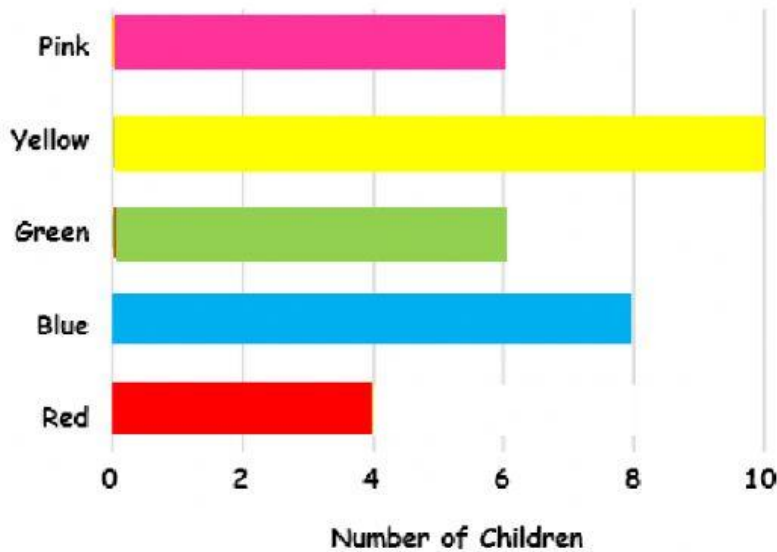

HORIZONTAL BAR GRAPH

Favourite Colour

Study the graph carefully then answer the following questions.

1. Which colour did the children like the most?
2. Which colour was least liked by the children?
3. Which colours were liked by the same number of children?
4. How many children liked blue?
5. How many more children liked blue than red?
6. What is the total number of children in the survey?