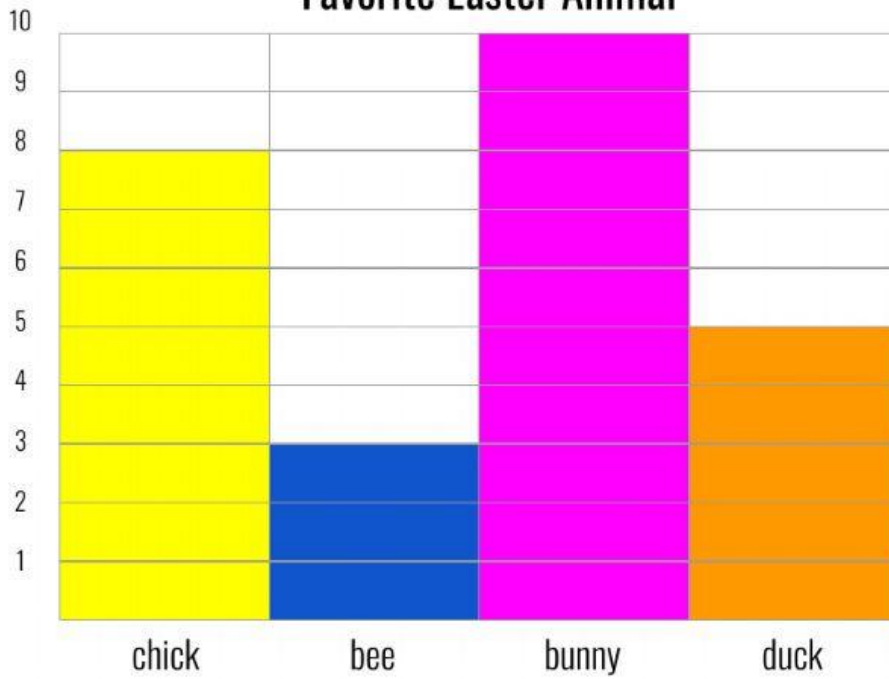

## Favorite Easter Animal

Use the graph to answer the questions.

1. Which animal got the **most** votes?

\_\_\_\_\_

2. Which animal got the **least** votes?

\_\_\_\_\_

3. How many votes for chicks and ducks?

\_\_\_\_\_

4. How many more votes for bunnies than bees?