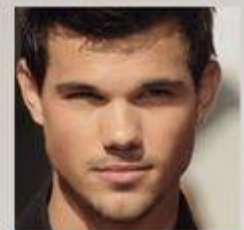

Which meme resonates with you today?

Body parts

APPEARANCE: vocabulary

@katarina_cat

Height:

Tall

Medium height

Short

Fat

Eyes:

Brown

Blue

Small

Hazel

Green

Big

Face:

Round

Long

Oval

Triangular

Describe the famous actor using the following categories:
build, age, hair, height, face, special features

Describe the famous singer using the following categories:
build, age, hair, height, face, special features

@Mood for English

Describe the famous sports star using the following
categories: build, age, hair, height, face, special features

@Mood for English