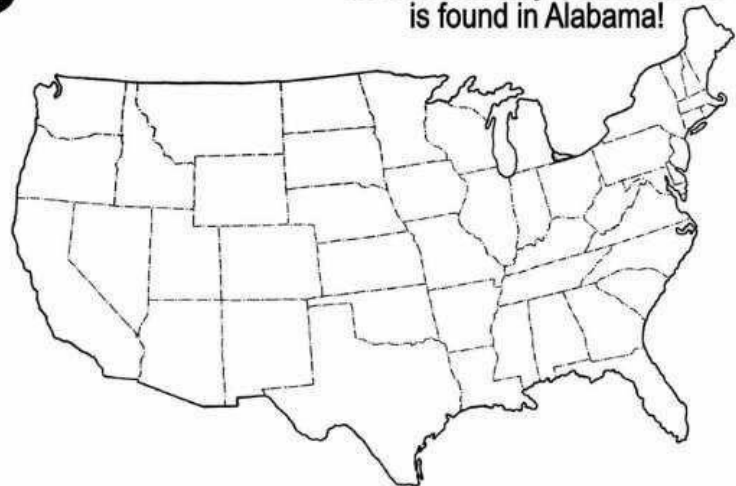

ALABAMA

"THE HEART OF DIXIE"

State # _____ of 50 Statehood year _____

Capital

Biggest city

One of America's rarest species - the Perdido Key Beach Mouse is found in Alabama!

State Bird
YELLOWHAMMER

Find & Color Alabama on the map!

1000's of free Doodles