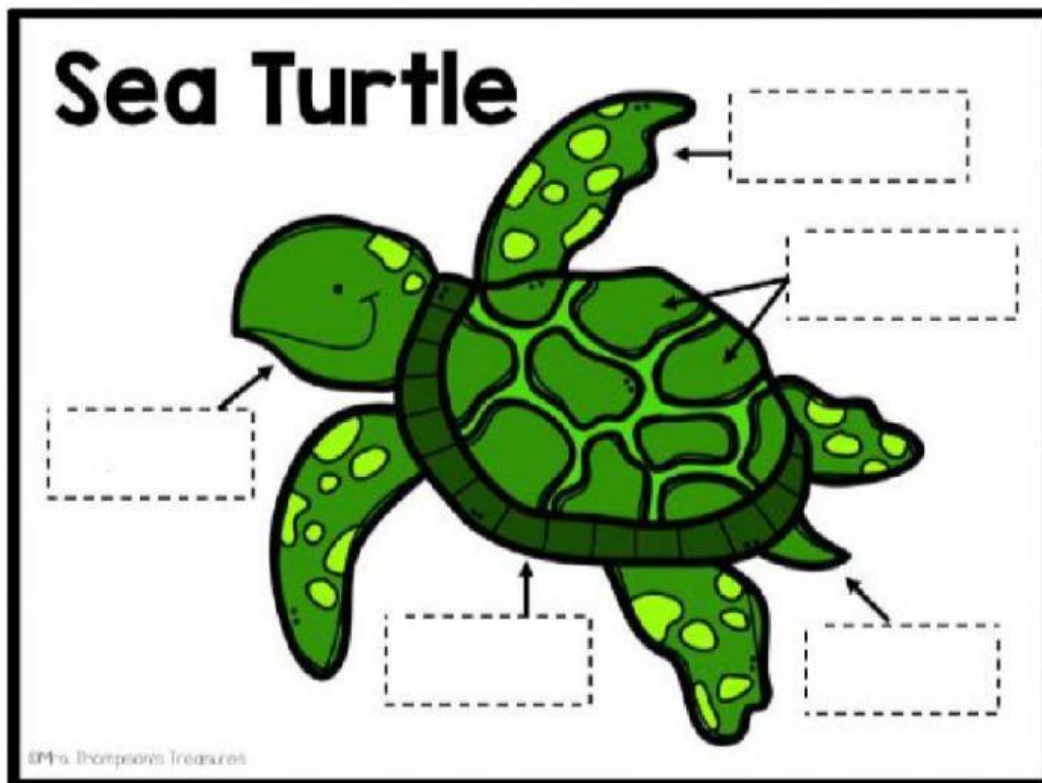

The Sea Turtle

tail shell head flipper scutes

1.5 meter long

5 centimeters long