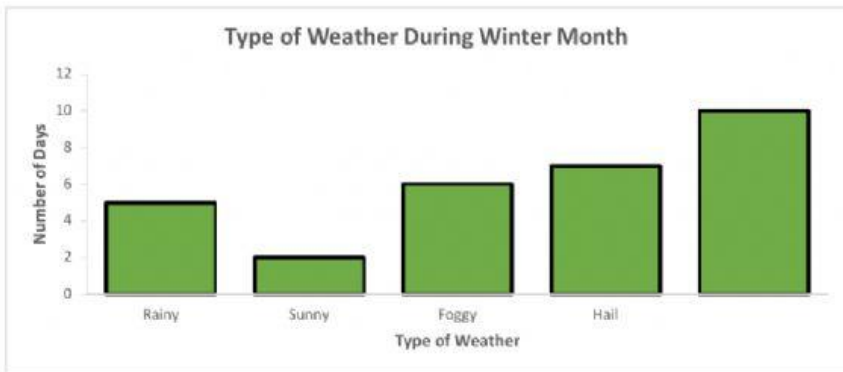

1. Type of weather during winter month: Complete the table, Bar graph and write the Modal Weather.

Type of Weather	Rainy	Sunny	Foggy	Hail	Snow
No. of Days					10

Modal Weather as it occurred the most (Days)