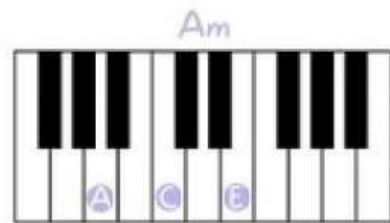

All I want for Christmas is You (G major)

Look out for these accidentals
(notes that appear that aren't in the key signature)

E^b

B^b

D[#]

Chords:

Moderato ♩ = 100

M. Carey and W. Afanisieff