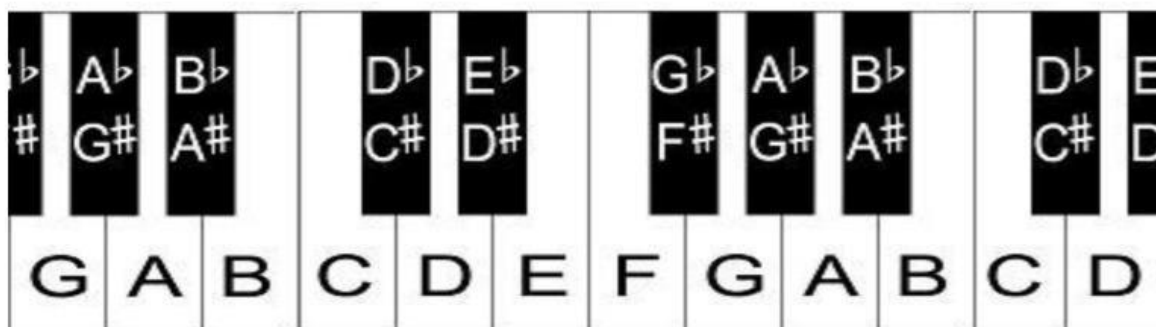

All I want for Christmas is You (G major)

Look out for these accidentals
(notes that appear that aren't in the key signature)

E^b

B^b

D[#]

Chords:

Moderato ♩ = 100

M. Carey and W. Afanisieff