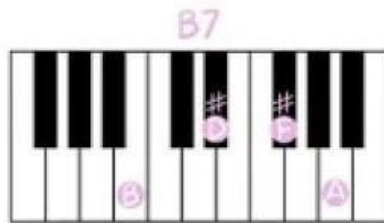

All I want for Christmas is You (G major)

Look out for these accidentals
(notes that appear that aren't in the key signature)

E^b

B^b

D[#]

Chords:

Moderato ♩ = 100

M. Carey and W. Afanisieff