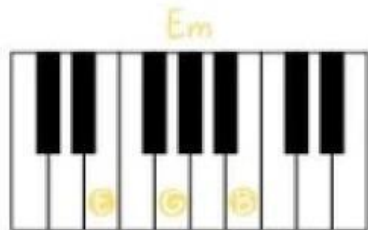

All I want for Christmas is You (G major)

Look out for these accidentals
(notes that appear that aren't in the key signature)

E^b

B^b

D[#]

Chords:

Moderato ♩ = 100

M. Carey and W. Afanisieff