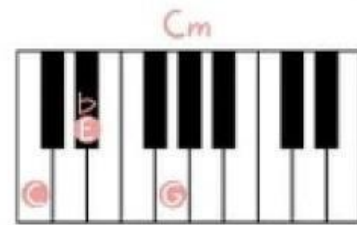

All I want for Christmas is You (G major)

Look out for these accidentals
(notes that appear that aren't in the key signature)

E^b

B^b

D[#]

Chords:

Moderato ♩ = 100

M. Carey and W. Afanisieff