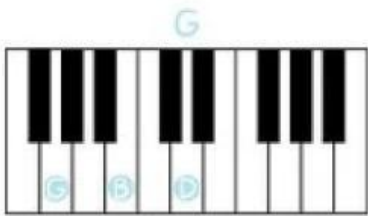

All I want for Christmas is You (G major)

Look out for these accidentals
(notes that appear that aren't in the key signature)

E^b

B^b

D[#]

Chords:

Moderato ♩ = 100

M. Carey and W. Afanisieff