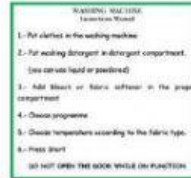

Following instructions (washing Machine)

Name \_\_\_\_\_ Date \_\_\_\_\_

## Washing machine ( Manual instructions)

Put cloths in the washing	Add bleach or fabric softener in the proper compartment.
Choose programme	Put washing detergent in detergent compartment, (you can use liquid or powder)
Choose temperature according to the fabric type.	Press start
<b>Do not open the door while function</b>	