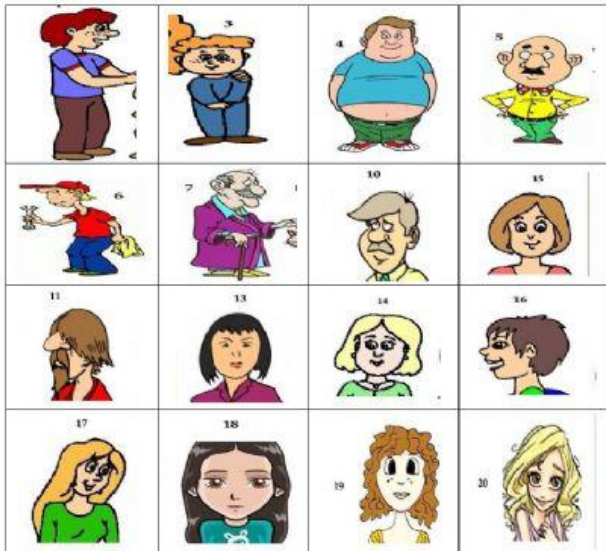

PHYSICAL DESCRIPTIONS

Unir las imágenes con cada descripción física

He is bald, he has black moustache	He is young, slim and tall. He has short brown hair	She has short black straight hair	She has long blonde hair	She has brown curly hair
He is very old.	She has short brown hair		She is blonde and pretty	He is chubby and short
She has short blonde hair	She has long black hair and brown eyes	He is a boy, he has blonde curly hair	He has moustache and long beard	He has gray hair and gray moustache