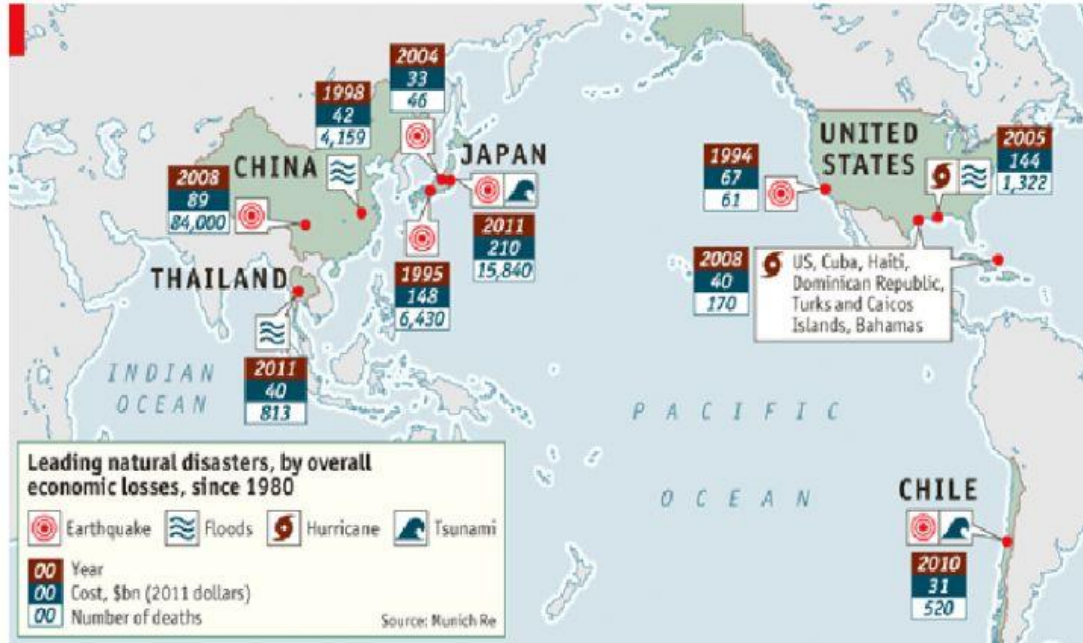

**Title: NATURAL DISASTERS – SIMPLE PAST**

**August 27<sup>th</sup>**

**A. Look at the map and answer the questions.**

- |   |           |
|---|-----------|
| 1. When was the flood in Thailand?      | It was in |
| 2. When was the hurricane in the U.S.A? | It was in |
| 3. When was the earthquake in China?    | It was in |
| 4. When was the Tsunami in Japan?       | It was in |
| 5. When was the flood in China?         | It was in |
| 6. Where was the earthquake in 2010?    | It was in |
| 7. Where was the flood in 1998?         | It was in |
| 8. Where was the Tsunami in 2010?       | It was in |
| 9. Where was the hurricane in 2008?     | It was in |
| 10. where was the flood in 2004?        | It was in |