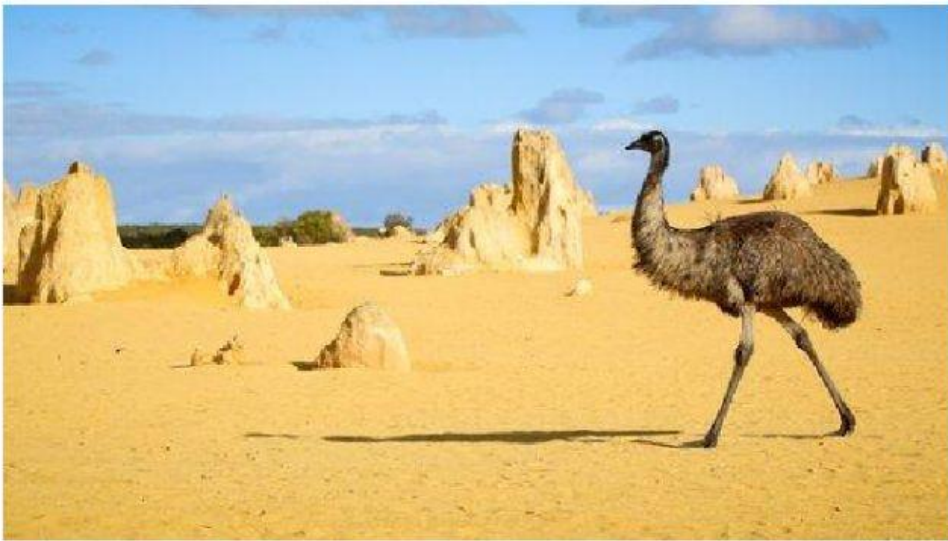

Animals in Australia: Emu

The emu is thein It reaches up to 2 m in height and can really fast, with speeds up to 50 kmh. However, emus cannot, just like an Emus have a varied: they feed on,

Emu in Pinnacle Desert/Numbung National Park

The emus are flightless birds that defend themselves with strong Their name comes from the Portuguese word 'ema' which means

australia	fly	kicks	run	Fruits and insects
ostrich	diet	Tallest bird	Grasses and leaves	Large bird