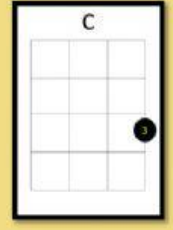

Next To Me – *Emeli Sandé*

Ho Hey

x4

x4

Strumming patterns

Chord Practice - C & F

Chord Practice C F Am

x2

x2

x4

x2

x2

x4

Happier— *Ed Sheeran*

Strumming pattern

A pink rounded rectangle containing the text "Strumming pattern" and a musical notation diagram. The diagram shows a quarter note followed by two eighth notes.