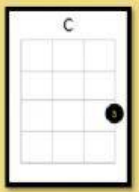

Next To Me – *Emeli Sandé*

Ho Hey

x4

x4

Strumming patterns

Chord Practice - C & F

Chord Practice C F Am

x2

x2

x4

x2

x2

x4

Happier— *Ed Sheeran*

Strumming pattern

A pink rounded rectangle containing the text "Strumming pattern" and a musical notation diagram. The diagram shows a quarter note followed by two eighth notes.