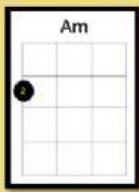

Next To Me – *Emeli Sandé*

Ho Hey

x4

x4

Strumming patterns

Chord Practice - C & F

Chord Practice C F Am

x2

x2

x4

x2

x2

x4

Happier— *Ed Sheeran*

Strumming pattern

A pink rounded rectangle containing the text "Strumming pattern" and a musical notation diagram. The diagram shows a quarter note followed by two eighth notes.