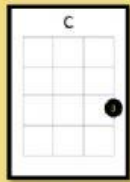

x4

Happier— *Ed Sheeran*