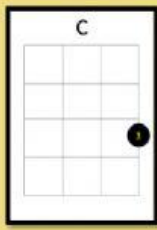

Next To Me – *Emeli Sandé*

Ho Hey

x4

x4

Strumming patterns

Chord Practice - C & F

Chord Practice C F Am

x2

x2

x4

x2

x2

x4

Happier— *Ed Sheeran*

Strumming pattern

A pink rounded rectangle containing the text "Strumming pattern" and a musical notation diagram. The diagram shows a quarter note followed by two eighth notes.