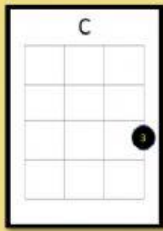

Next To Me – *Emeli Sandé*

Ho Hey

x4

x4

Strumming patterns

Chord Practice - C & F

Chord Practice C F Am

x2

x2

x4

x2

x2

x4

Happier— *Ed Sheeran*

Strumming pattern

A pink rounded rectangle containing the text "Strumming pattern" and a musical notation diagram. The diagram shows a quarter note followed by two eighth notes.