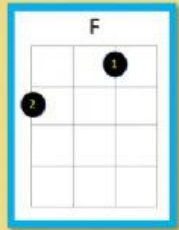

Next To Me – *Emeli Sandé*

Ho Hey

x4

x4

Strumming patterns

Chord Practice - C & F

Chord Practice C F Am

x2

x2

x4

x2

x2

x4

Happier— *Ed Sheeran*

Strumming pattern

A pink rounded rectangle containing the text "Strumming pattern" and a musical notation diagram. The diagram shows a quarter note followed by two eighth notes.