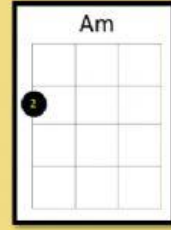

Next To Me – *Emeli Sandé*

Ho Hey

x4

x4

Strumming patterns

Chord Practice - C & F

Chord Practice C F Am

x2

x2

x4

x2

x2

x4

Happier— *Ed Sheeran*

Strumming pattern

A pink rounded rectangle containing the text "Strumming pattern" and a musical notation diagram. The diagram shows a quarter note followed by two eighth notes.