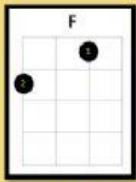

x2

x2

x4

Happier— *Ed Sheeran*