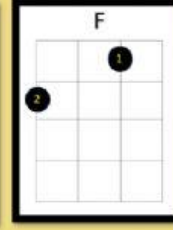

Next To Me – *Emeli Sandé*

Ho Hey

x4

x4

Strumming patterns

Chord Practice - C & F

Chord Practice C F Am

x2

x2

x4

x2

x2

x4

Happier— *Ed Sheeran*

Strumming pattern

A pink rounded rectangle containing the text "Strumming pattern" and a musical notation diagram. The diagram shows a quarter note followed by two eighth notes.