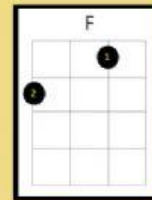

Next To Me – *Emeli Sandé*

Ho Hey

x4

x4

Strumming patterns

Chord Practice - C & F

Chord Practice C F Am

x2

x2

x4

x2

x2

x4

Happier— *Ed Sheeran*

Strumming pattern

A pink rounded rectangle containing the text "Strumming pattern" and a musical notation diagram. The diagram shows a quarter note followed by two eighth notes.