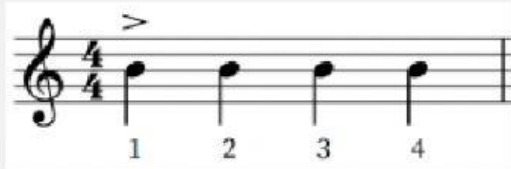

## 4/4 VS 6/8

Listen to these pieces and decide if it is written in 4/4 or 6/8 time!

I Don't Care – Ed Sheeran & Justin Bieber	4/4	6/8
Treaty – Yothu Yindi	4/4	6/8
When the Party's Over – Billie Eilish	4/4	6/8
Piano Man – Billy Joel	4/4	6/8
Breakaway – Kelly Clarkson	4/4	6/8
We Are The Champions – Queen	4/4	6/8
Memories – Maroon 5	4/4	6/8
Hallelujah – Jeff Buckley	4/4	6/8
All Star – Smash Mouth	4/4	6/8