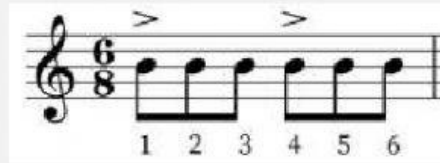

## 4/4 VS 6/8

Listen to these pieces and decide if it is written in 4/4 or 6/8 time!

I Don't Care – Ed Sheeran & Justin Bieber	4/4	6/8
Treaty – Yothu Yindi	4/4	6/8
When the Party's Over – Billie Eilish	4/4	6/8
Piano Man – Billy Joel	4/4	6/8
Breakaway – Kelly Clarkson	4/4	6/8
We Are The Champions – Queen	4/4	6/8
Memories – Maroon 5	4/4	6/8
Hallelujah – Jeff Buckley	4/4	6/8
All Star – Smash Mouth	4/4	6/8