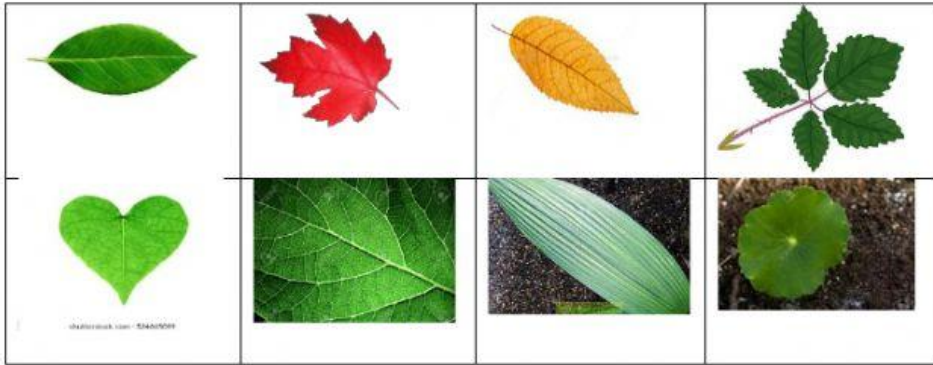

Unit 1: The Green Plants

Let's Investigate

Class 03: EVS

Drag and drop as per characteristics given: -

CHARACTERISTICS	RED LEAF	YELLOW LEAF
COLOUR		
	ROUND	HEART
SHAPE		
	RETICULATE	PARALLEL
VENATION		
	SIMPLE	COMPOUND
LEAF ARRANGEMENT		

Unit 1: The Green Plants

Let's Investigate

Class 03: EVS
