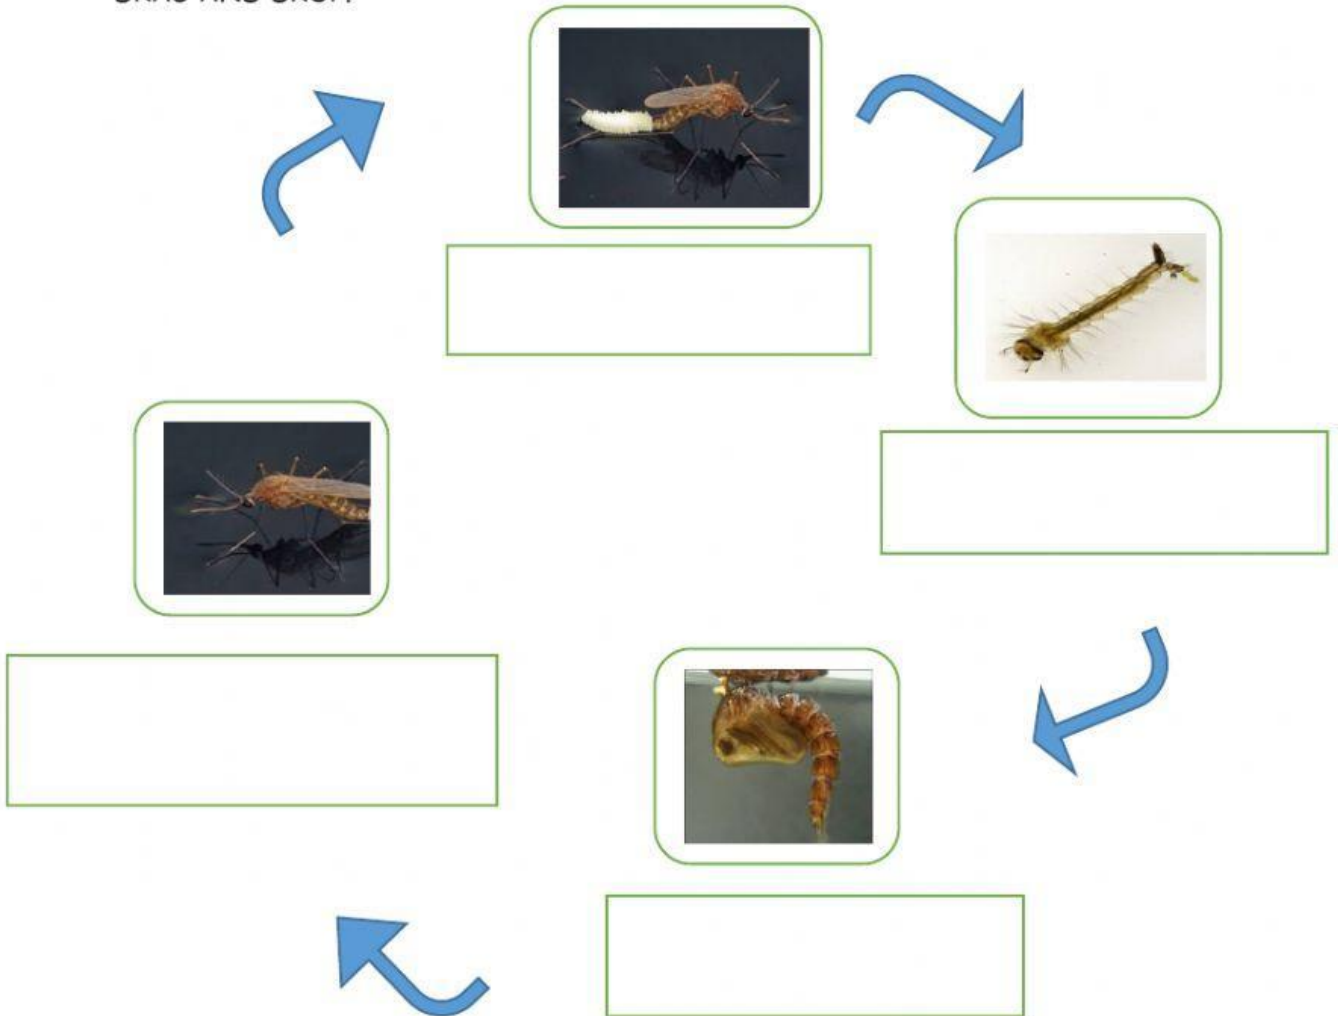

ENGLISH KSSR 6B  
THE LIFE CYCLE OF A MOSQUITO

DRAG AND DROP.

The egg will hatch into a larva.

Then, the pupa will change and become an adult mosquito.

The adult mosquito lays eggs in the water.

After that, the larva will change into a pupa.