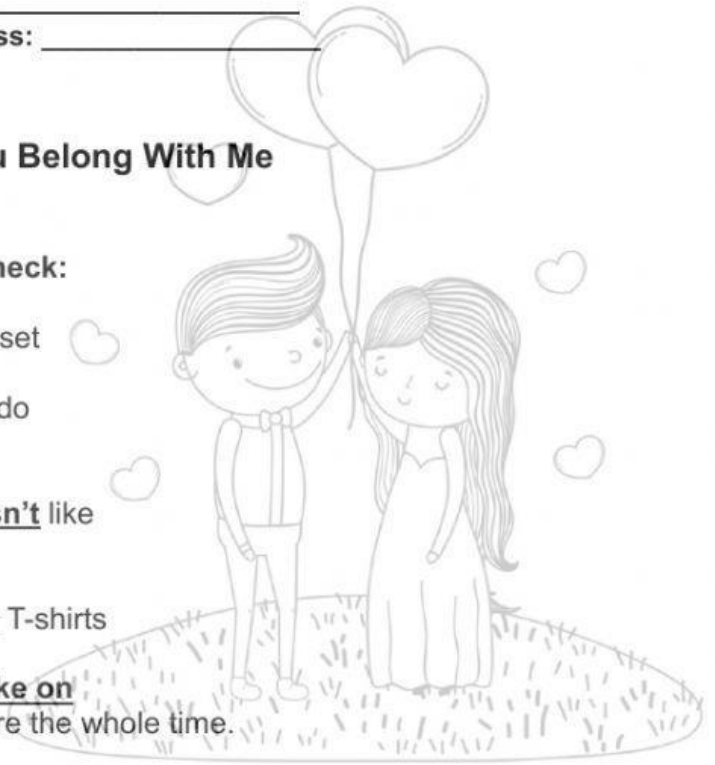

### Taylor Swift - You Belong With Me

- ♥ Before listening to the song, complete the lyrics and then listen to check:

You're on the phone with your girlfriend, she's upset  
 She's going off about something that you said  
 'Cause she **don't / doesn't** get your humor like I do

I'm in my room. It's a typical Tuesday night  
 I'm listening to the kind of music she **don't / doesn't** like  
 And she'll never know your story like I **do / does**

But she **wears / wear** short skirts. I **wears / wear** T-shirts  
 She's cheer captain, and I'm on the bleachers  
 Dreaming about the day when you **wake up / wake on**  
 And find that what you're looking for has been here the whole time.

- ♥ Complete the gaps while listening to the song:

If you can see I'm the one \_\_\_\_\_ understands you  
 Been here all along so \_\_\_\_\_ can't you see?  
 You belong \_\_\_\_\_ me,  
 you belong \_\_\_\_\_ me