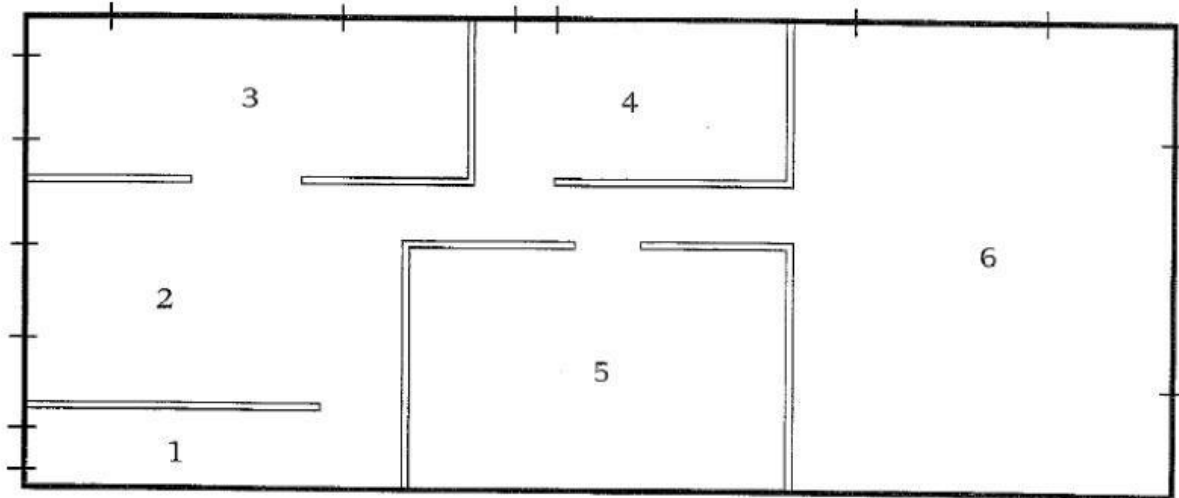

Floor plan

Accommodation Specifications

Address: Highcroft Court, Winslow, Cheshire SL10 5DQ

Price: £..... per month

Bills included: Yes / No

Type of property: Flat Semi-detached Detached

Details:

A small but comfortable property situated in this popular city centre location. The accommodation includes entrance hallway, lounge with separate dining room, bathroom, kitchen, and one bedroom.