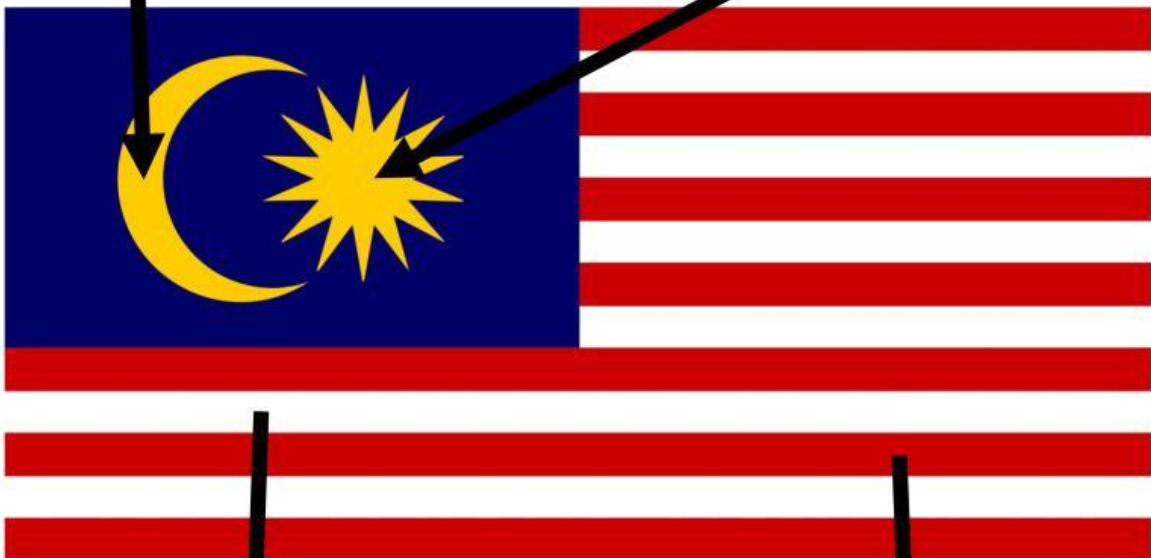

**Instruction :** Label the Jalur Gemilang

White-colour stripe

Ivory-colour stripe

Maroon stripe

Red-colour stripe

Full moon

Crescent

14-pointed star

15-pointed star

(a)

(b)

(c)

(d)