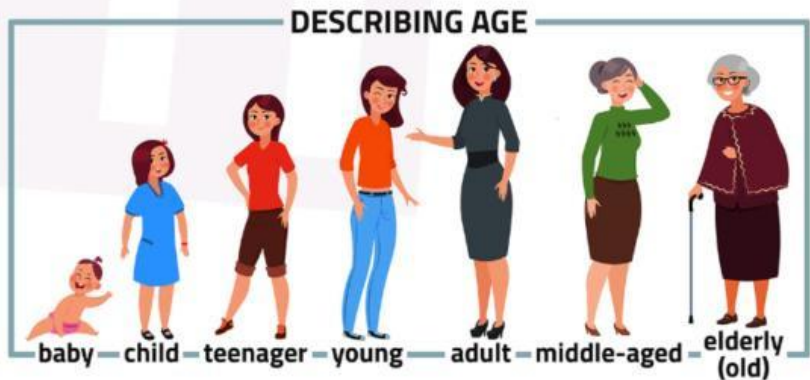

DESCRIBING PHYSICAL APPEARANCE

¿Quieres aprender Inglés? Inscríbete hoy a mis cursos! Visita mi página
<https://sites.google.com/view/13-steps-to-london> • mándame WhatsApp al 5571901211

DESCRIBING PHYSICAL APPEARANCE

INSTRUCTIONS: Write the adjective given below in the correct columns

DESCRIBING HAIR					
	straight				
WEIGHT & BUILD					
DESCRIBING FACE					
HEIGHT & GENERAL					
DESCRIBING AGE					

round	beautiful	plump	child	beard	average weight
slim	young	average height	long	skinny	wrinkles
good-looking	elderly	wavy	oval	spiky	teenager
overweight	short	middle-aged	moustache	tall	curly