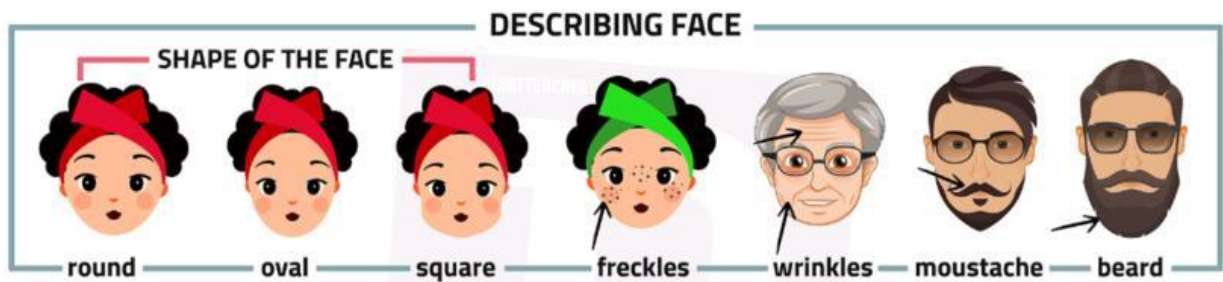

DESCRIBING PHYSICAL APPEARANCE

¿Quieres aprender Inglés? Inscríbete hoy a mis cursos! Visita mi página
<https://sites.google.com/view/13-steps-to-london> • mándame WhatsApp al 5571901211

DESCRIBING PHYSICAL APPEARANCE

INSTRUCTIONS: Write the adjective given below in the correct columns

DESCRIBING HAIR					
	straight				
WEIGHT & BUILD					
DESCRIBING FACE					
HEIGHT & GENERAL					
DESCRIBING AGE					

round	beautiful	plump	child	beard	average weight
slim	young	average height	long	skinny	wrinkles
good-looking	elderly	wavy	oval	spiky	teenager
overweight	short	middle-aged	moustache	tall	curly