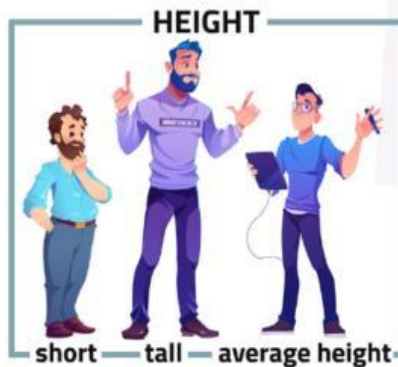

DESCRIBING PHYSICAL APPEARANCE

¿Quieres aprender Inglés? Inscríbete hoy a mis cursos! Visita mi página
<https://sites.google.com/view/13-steps-to-london> • mándame WhatsApp al 5571901211

DESCRIBING PHYSICAL APPEARANCE

INSTRUCTIONS: Write the adjective given below in the correct columns

DESCRIBING HAIR					
	straight				
WEIGHT & BUILD					
DESCRIBING FACE					
HEIGHT & GENERAL					
DESCRIBING AGE					

round	beautiful	plump	child	beard	average weight
slim	young	average height	long	skinny	wrinkles
good-looking	elderly	wavy	oval	spiky	teenager
overweight	short	middle-aged	moustache	tall	curly