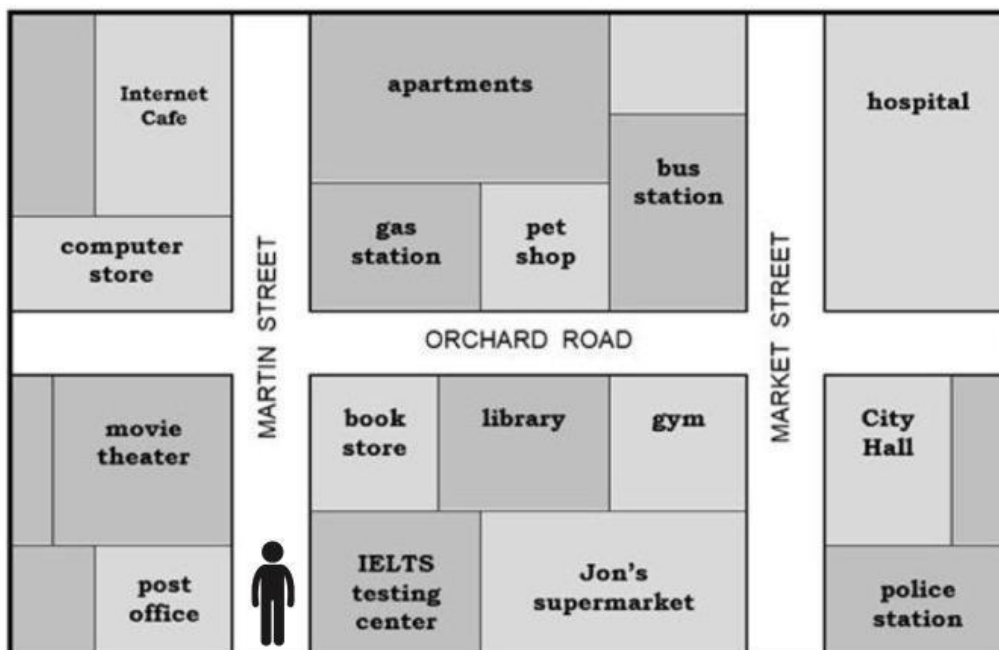

LIBERTE SEU INGLÊS

Giving Directions

Look at the city map. Write the PLACE.

1. Go straight on Martin Street. Turn left on Orchard Road. This place is on the left. Opposite the computer store.
2. Go straight on Martin Street. Cross Orchard Road. This place is at the end of Martin Street. Across the internet cafe.
3. Go straight on Martin Street. Turn right on Orchard Road. Turn right on Market Street. This place is beside the gym.
4. Go straight on Martin Street. Turn right on Orchard Road. Turn left on Market Street. This place is on the right.
5. Go past the movie theater. Cross Orchard Road. This place is on the corner. Across the computer store.