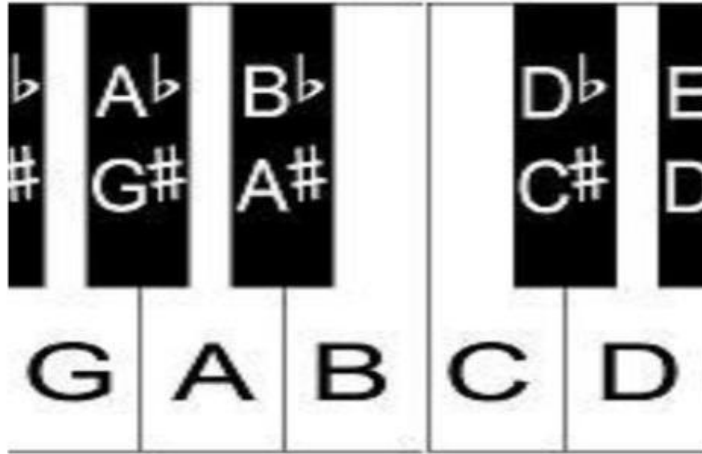

Jingle Bells chorus (G major)

Rhythm in Music		
Note Values- UK		
Term	Symbol	Value
semibreve		4 beats
minim		2 beats
crotchet		1 beat
quaver		1/2 beat
pair of quavers		1/2 + 1/2 = 1
semiquaver		1/4 beat
joined semiquavers		1/4 + 1/4 + 1/4 + 1/4 = 1

Tempo: Moderato (moderately)

James Pierpoint

♩ = 130

B B B B B B B B D' G A B C' C' C'

8

C' B B B A A B A D' B B B

13

B B G A B B B B B B A B

Chords:

Moderate ♩ = 130

The musical score is written in G major (one sharp) and 4/4 time. It consists of four staves of music. The tempo is marked 'Moderate' with a quarter note equal to 130 beats per minute. The key signature is G major. The score includes chord diagrams and letter-based chord names for guitar.

JINGLE BELLS

G Major

FREE SCORE

PLAY ALONG

 **LIVEWORKSHEETS**

The image shows a promotional graphic for a 'Jingle Bells' play-along sheet music. At the top, the title 'Jingle Bells' is written in a decorative, cursive font. Below it, the words 'JINGLE BELLS' are prominently displayed in large, bold, green capital letters. Underneath that, 'G Major' is written in large, bold, red capital letters with a white outline. To the right of 'G Major', the words 'FREE SCORE' are written in smaller, black capital letters. At the bottom, 'PLAY ALONG' is written in bold, black capital letters. The entire graphic is set against a light yellow background with musical staves and notes. In the bottom right corner, there is a logo for 'LIVEWORKSHEETS' consisting of a small icon and the text 'LIVEWORKSHEETS' in blue capital letters.