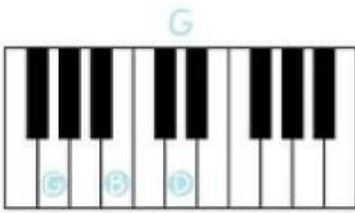

Jingle Bells chorus (G major)

Rhythm in Music		
Note Values- UK		
Term	Symbol	Value
semibreve		4 beats
minim		2 beats
crotchet		1 beat
quaver		1/2 beat
pair of quavers		1/2 + 1/2 = 1
semiquaver		1/4 beat
joined semiquavers		1/4 + 1/4 + 1/4 + 1/4 = 1

C D E F G A B C D E F G

Rhythm in Music		
Note Values- UK		
Term	Symbol	Value
semibreve		4 beats
minim		2 beats
crotchet		1 beat
quaver		1/2 beat
pair of quavers		1/2 + 1/2 = 1
semiquaver		1/4 beat
joined semiquavers		1/4 + 1/4 = 1/2 1/4 + 1/4 = 1/2

Chords:

Moderate ♩ = 130

The musical score is written in G major (one sharp) and 4/4 time. It consists of four staves of music. The tempo is marked 'Moderate' with a quarter note equal to 130 beats per minute. The key signature is G major. The score includes chord diagrams and letter-based chord names for guitar.