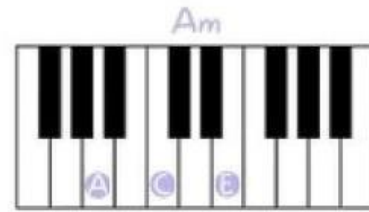

Jingle Bells chorus (G major)

Rhythm in Music		
Note Values- UK		
Term	Symbol	Value
semibreve		4 beats
minim		2 beats
crotchet		1 beat
quaver		1/2 beat
pair of quavers		1/2 + 1/2 = 1
semiquaver		1/4 beat
joined semiquavers		1/4 + 1/4 + 1/4 + 1/4 = 1

C D E F G A B C D E F G

Rhythm in Music		
Note Values- UK		
Term	Symbol	Value
semibreve		4 beats
minim		2 beats
crotchet		1 beat
quaver		1/2 beat
pair of quavers		1/2 + 1/2 = 1
semiquaver		1/4 beat
joined semiquavers		1/4 + 1/4 = 1/2 1/4 + 1/4 = 1/2

Chords:

Moderate ♩ = 130

The musical score is written in G major (one sharp) and 4/4 time. It consists of four staves of music. The tempo is marked 'Moderate' with a quarter note equal to 130 beats per minute. The key signature is G major. The score includes chord diagrams and letter-based chord names for guitar.