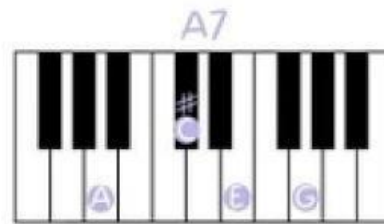

Jingle Bells chorus (G major)

Rhythm in Music		
Note Values- UK		
Term	Symbol	Value
semibreve		4 beats
minim		2 beats
crotchet		1 beat
quaver		1/2 beat
pair of quavers		1/2 + 1/2 = 1
semiquaver		1/4 beat
joined semiquavers		1/4 + 1/4 + 1/4 + 1/4 = 1

C D E F G A B C D E F G

Rhythm in Music		
Note Values- UK		
Term	Symbol	Value
semibreve		4 beats
minim		2 beats
crotchet		1 beat
quaver		1/2 beat
pair of quavers		1/2 + 1/2 = 1
semiquaver		1/4 beat
joined semiquavers		1/4 + 1/4 = 1/2 1/4 + 1/4 = 1/2

Chords:

Moderate ♩ = 130

The musical score is written in G major (one sharp) and 4/4 time. It consists of four staves of music. The tempo is marked 'Moderate' with a quarter note equal to 130 beats per minute. The key signature is G major. The score includes chord diagrams and letter-based chord names for guitar.