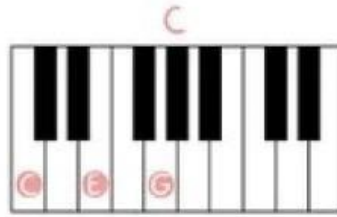

Jingle Bells chorus (G major)

Rhythm in Music		
Note Values- UK		
Term	Symbol	Value
semibreve		4 beats
minim		2 beats
crotchet		1 beat
quaver		1/2 beat
pair of quavers		1/2 + 1/2 = 1
semiquaver		1/4 beat
joined semiquavers		1/4 + 1/4 + 1/4 + 1/4 = 1

C D E F G A B C D E F G

Rhythm in Music		
Note Values- UK		
Term	Symbol	Value
semibreve		4 beats
minim		2 beats
crotchet		1 beat
quaver		1/2 beat
pair of quavers		1/2 + 1/2 = 1
semiquaver		1/4 beat
joined semiquavers		1/4 + 1/4 = 1/2 1/4 + 1/4 = 1/2

Chords:

Moderate ♩ = 130

The musical score is written in G major (one sharp) and 4/4 time. It consists of four staves of music. The tempo is marked 'Moderate' with a quarter note equal to 130 beats per minute. The key signature is G major. The score includes chord diagrams and letter-based chord names for guitar.