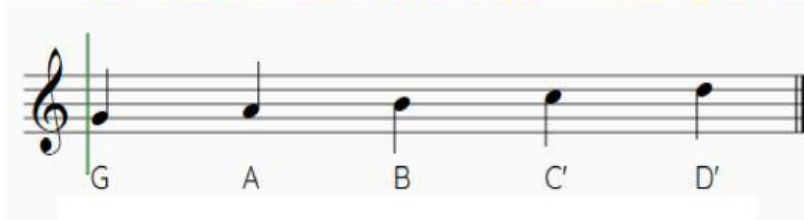

Jingle Bells chorus (G major)

Rhythm in Music		
Note Values- UK		
Term	Symbol	Value
semibreve		4 beats
minim		2 beats
crotchet		1 beat
quaver		1/2 beat
pair of quavers		1/2 + 1/2 = 1
semiquaver		1/4 beat
joined semiquavers		1/4 + 1/4 + 1/4 + 1/4 = 1

Chords:

Moderate ♩ = 130

The musical score is written in G major (one sharp) and 4/4 time. It consists of four staves of music. The tempo is marked 'Moderate' with a quarter note equal to 130 beats per minute. The key signature is G major. The score includes chord diagrams and letter-based chord names for guitar.

JINGLE BELLS

G Major

FREE SCORE

PLAY ALONG

 **LIVEWORKSHEETS**

The image shows a promotional graphic for a 'Jingle Bells' play-along sheet music. At the top, the title 'Jingle Bells' is written in a decorative, cursive font. Below it, the words 'JINGLE BELLS' are prominently displayed in large, bold, green capital letters. Underneath that, 'G Major' is written in large, bold, red capital letters with a white outline. To the right of 'G Major', the words 'FREE SCORE' are written in smaller, black capital letters. At the bottom, 'PLAY ALONG' is written in bold, black capital letters. The entire graphic is set against a light yellow background with musical staves and notes. In the bottom right corner, there is a logo for 'LIVEWORKSHEETS' consisting of a small icon and the text 'LIVEWORKSHEETS' in blue capital letters.