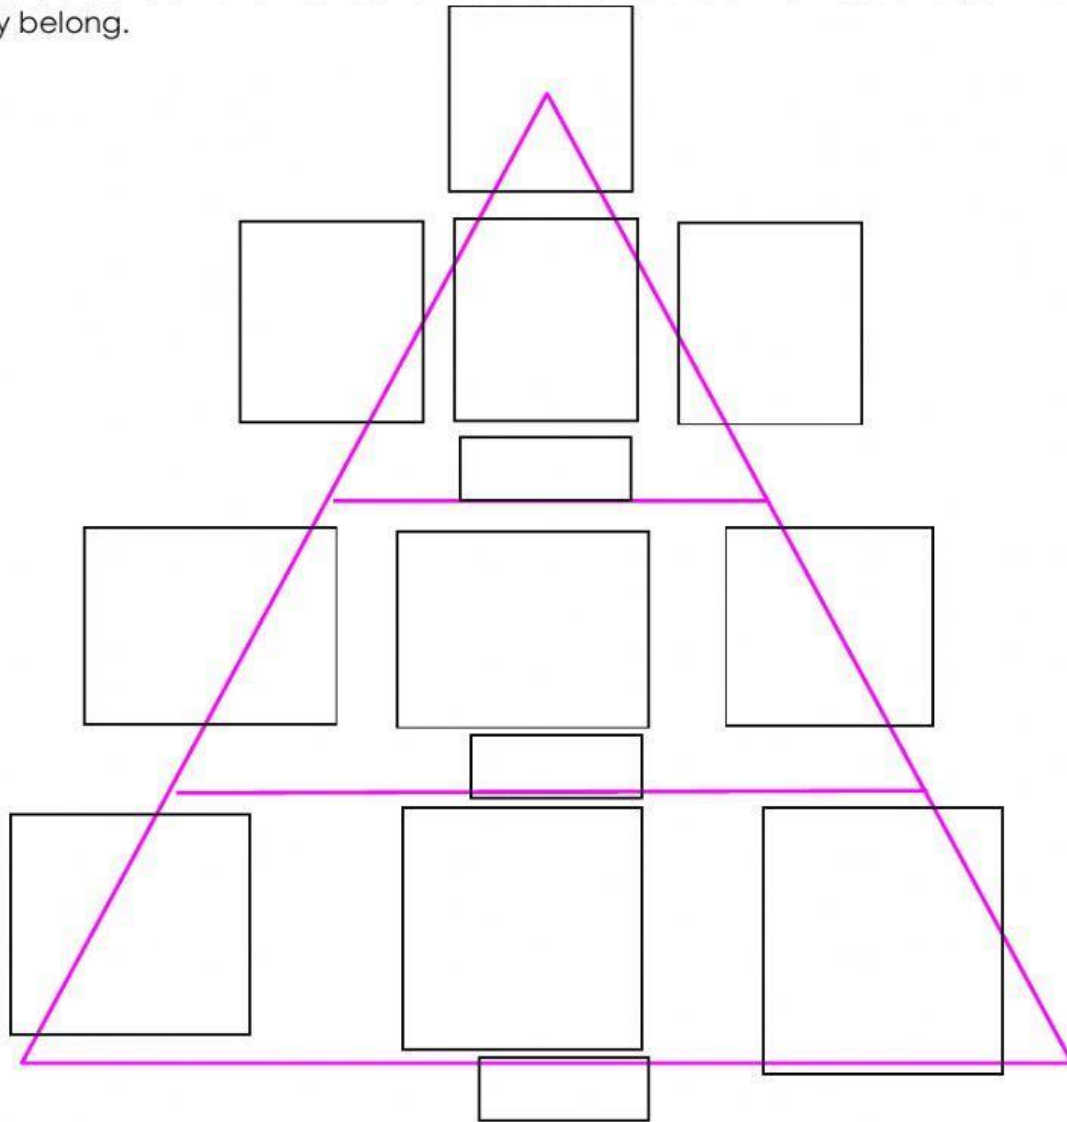

Social structure of the Incas

1. Classify each part and member of the social structure of the Incas and put them where they belong.

Royalty

Nobility

People

INTI
Sun God

Mitimaes (Sent
to colonize other
villages)