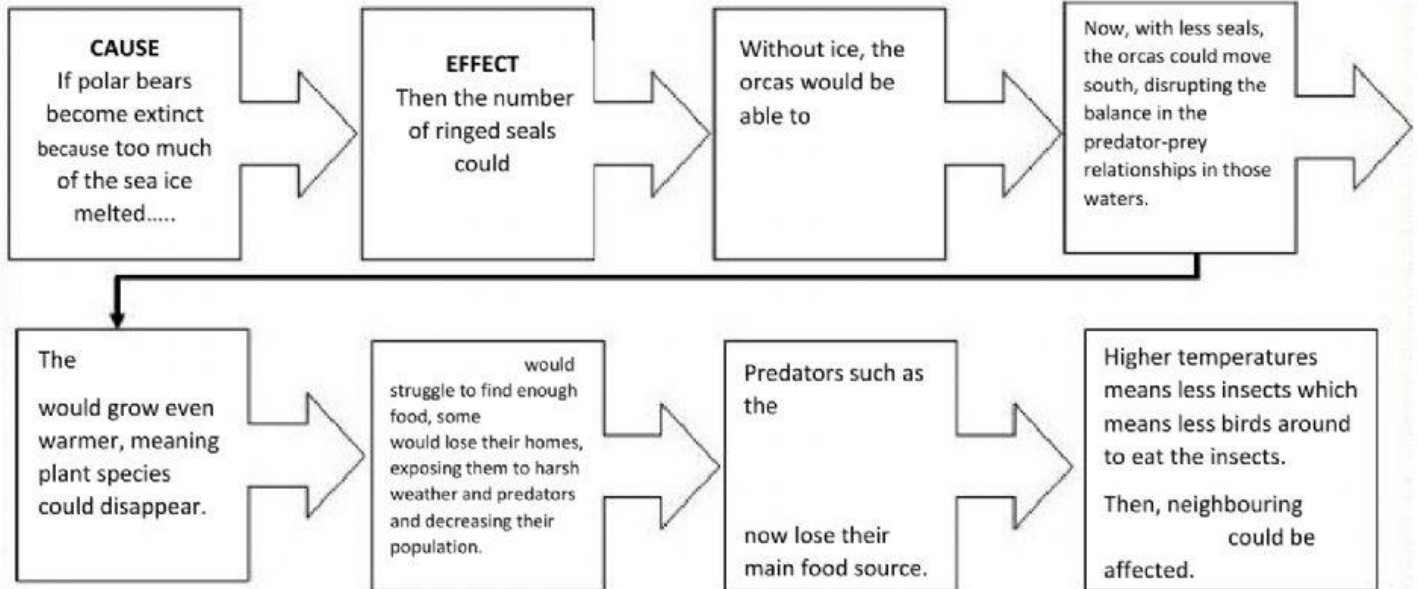

If Polar Bear's Disappear by Lilly Williams

Task: Fill in the cause and effect flow chart to show what would happen if the sea ice melted and if polar bears disappeared. Make sure you pause the video while you write. There is a list of key words you can use to help

Key Words

initially rise mammals Snowy Owl Arctic Fox
ecosystems herbivores Arctic North

In this box, can you write down any fun facts you learnt from the book?