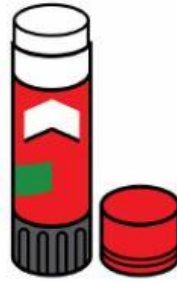

LÁPIZ

Two horizontal black lines for writing the name of the object.

GOMA

Two horizontal black lines for writing the name of the object.

BOLIGRAFO

Two horizontal black lines for writing the name of the object.

LÁPICES

Two horizontal black lines for writing the name of the object.

LIBRETA

ESTUCHE

PEGAMENTO

TIJERAS

CERAS

TEMPERA