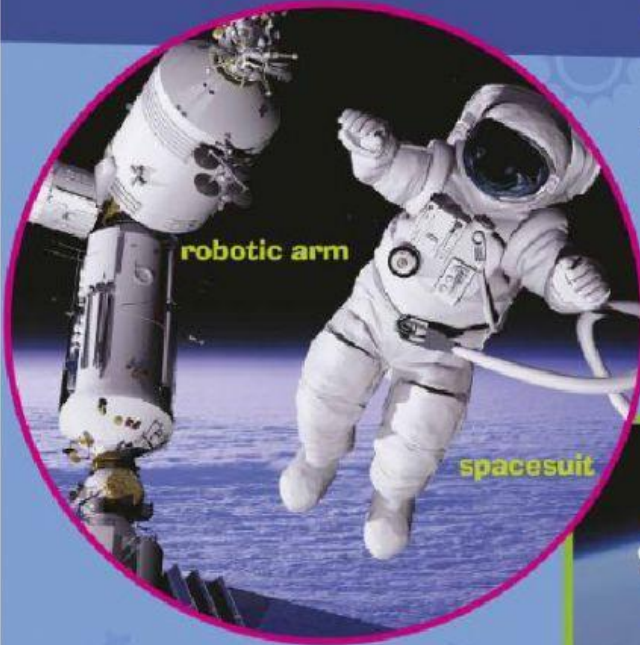

robotic arm

spacesuit

The astronauts also have to look after the space station. They do space walks once a week to fix things on the outside of the spacecraft. They use a robotic arm to do the repairs. To work outside, the astronauts wear **spacesuits**. This means they can breathe in space, beyond Earth's atmosphere.

In the past, astronauts ate strange food but these days they eat regular food, like pasta and vegetables. The food arrives in a **rocket**, which **launches** from Earth once a month. Sleeping is difficult. Some astronauts go to sleep in the air. Others tie themselves into bed so they don't **float** around.

Staying healthy in space is important, so the astronauts exercise every day. They use special stationary bikes or running machines.