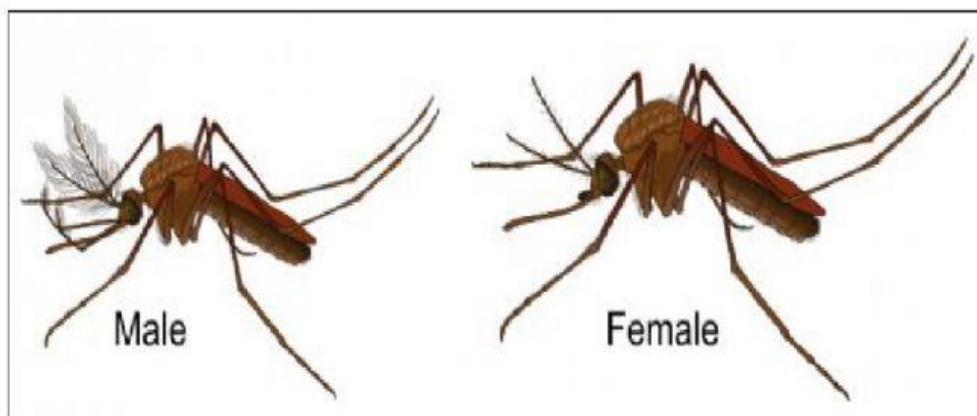

Life cycle of a Mosquito

Name:

❖ Label the following stages of mosquito's life cycle:

Difference between Male and Female mosquitoes

Features	Male mosquito	Female mosquito
Size	Male mosquitoes are _____ than female mosquitoes	Female mosquitoes are _____ than male mosquitoes
Antenna	Male mosquitoes have _____ antenna than female mosquitoes	Female mosquitoes have _____ antenna than male mosquitoes
Food	Male mosquitoes feed on _____	Female mosquitoes feed on _____
Lifespan	Male mosquitoes live upto _____ weeks	Female mosquitoes live upto _____ weeks
Proboscis	Male mosquitoes have _____ proboscis	Female mosquitoes have _____ proboscis