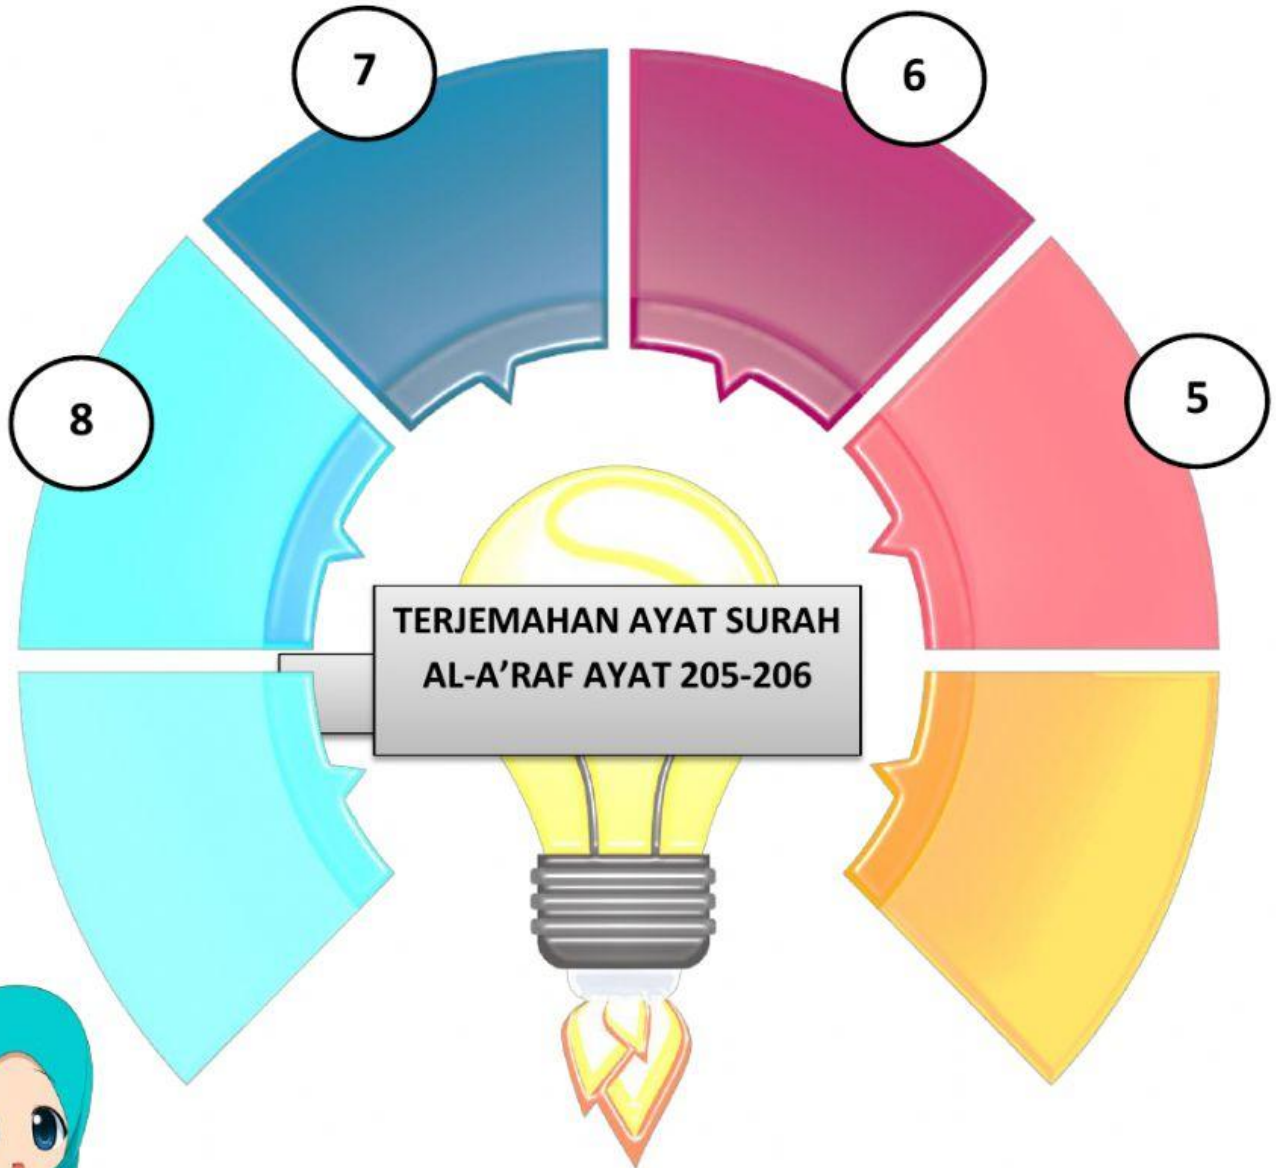

1.22

ZIKIR PENENANG HATI

1.22.1

TERJEMAHAN AYAT SURAH AL-A'RAF
AYAT 205-206

1.22.2

TERJEMAHAN AYAT

1.22.3

PERINTAH ALLAH DALAM AYAT 205-206

Three horizontal bars for writing, each with a circular outline on the left side. The top bar is blue, the middle bar is green, and the bottom bar is orange.