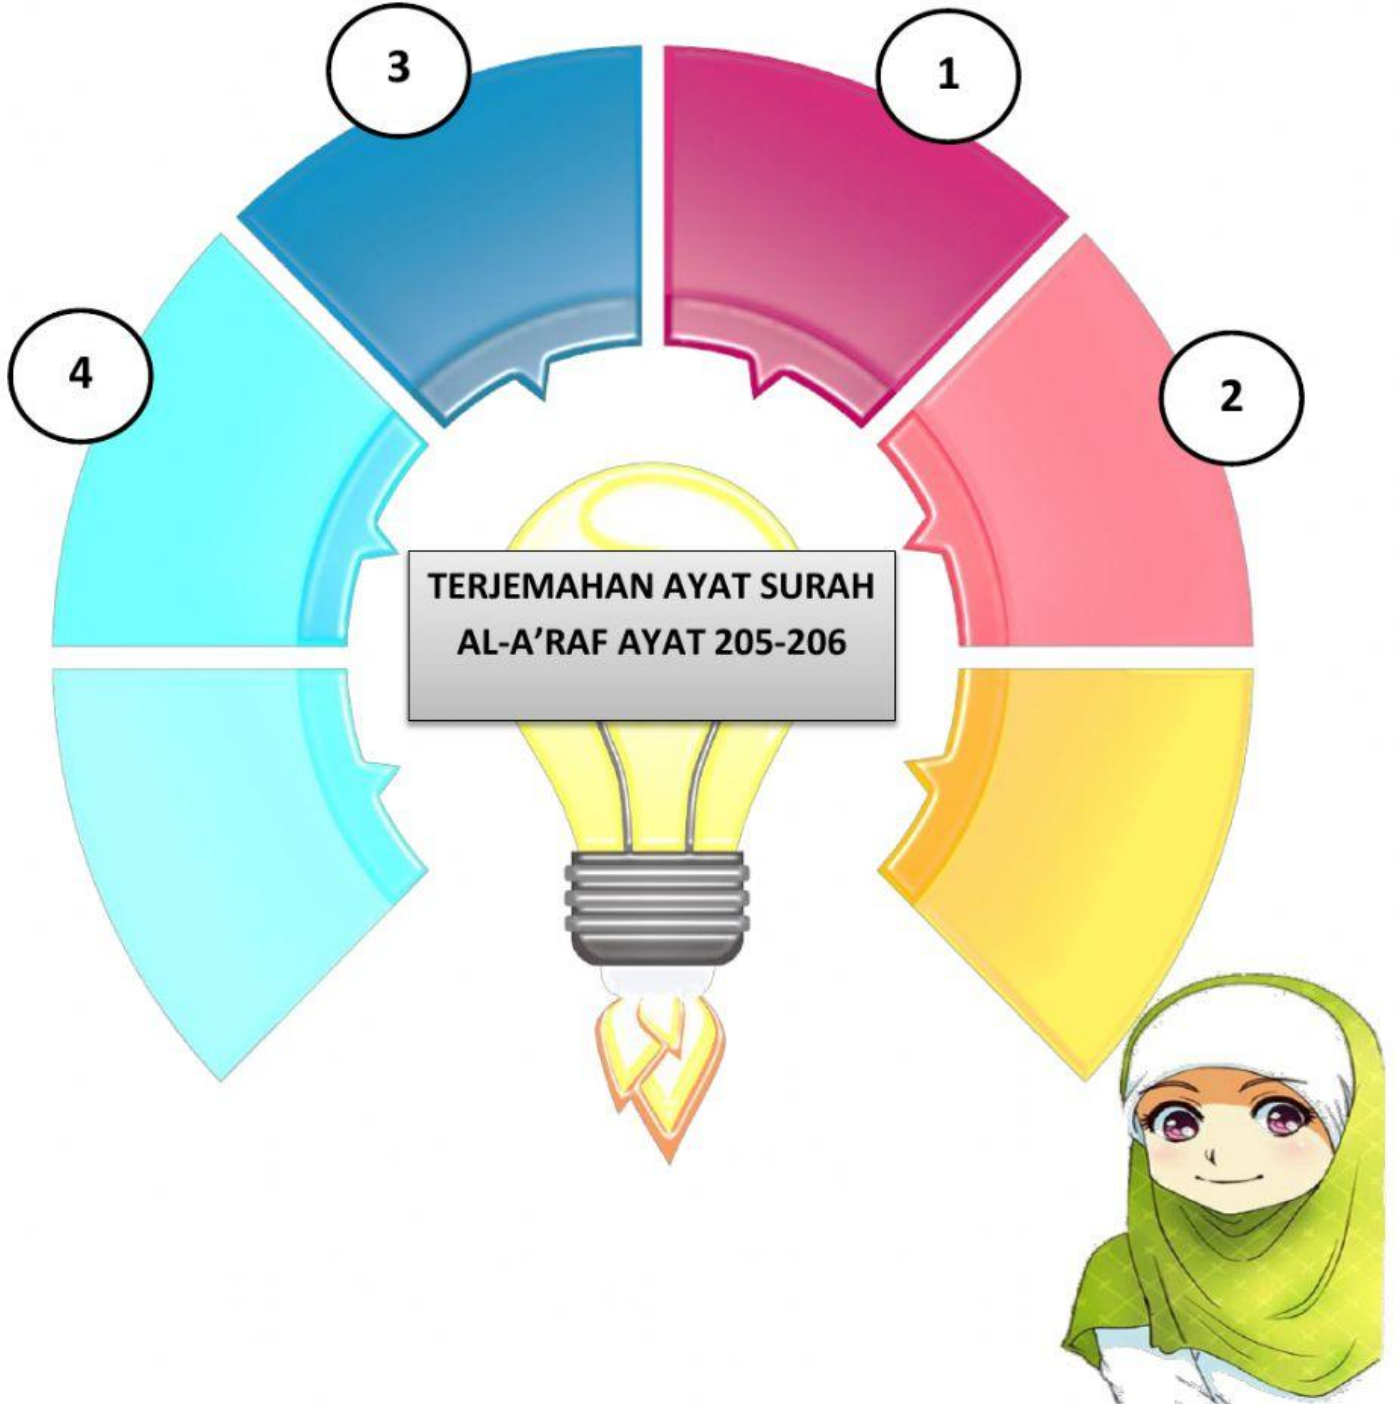

1.22

ZIKIR PENENANG HATI

1.22.1

TERJEMAHAN AYAT SURAH AL-A'RAF
AYAT 205-206

1.22.2

TERJEMAHAN AYAT

1.22.3

PERINTAH ALLAH DALAM AYAT 205-206

Three horizontal bars for writing, each with a circular outline on the left side. The top bar is blue, the middle bar is green, and the bottom bar is orange.