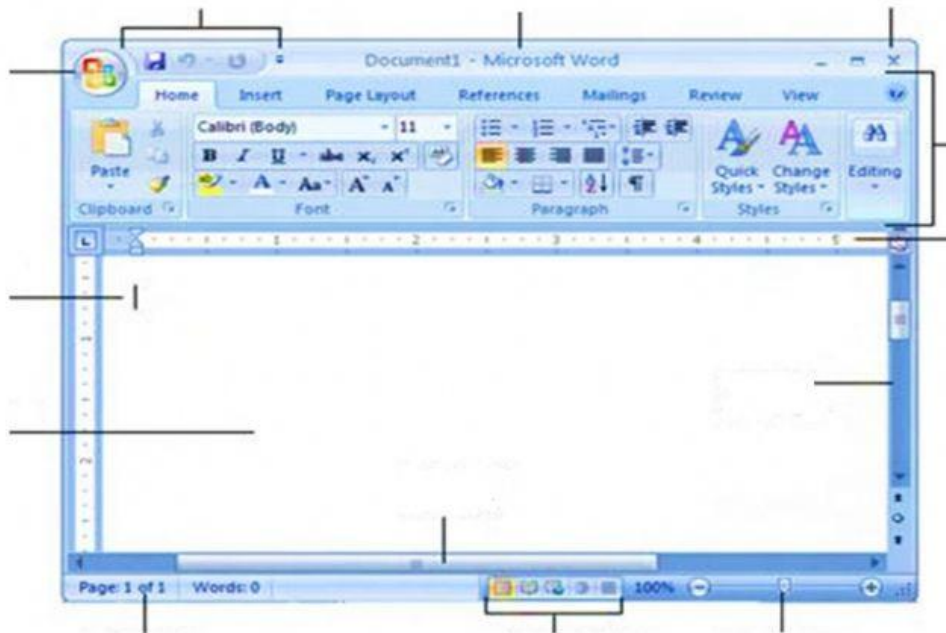

Word Processor- Word 2013 Interface

Name _____

Horizontal scroll bar Title bar Ruler Status bar Office button Vertical scroll bar

Close button View button Ribbon Quick access toolbar Insertion point Zoom slider

Document window