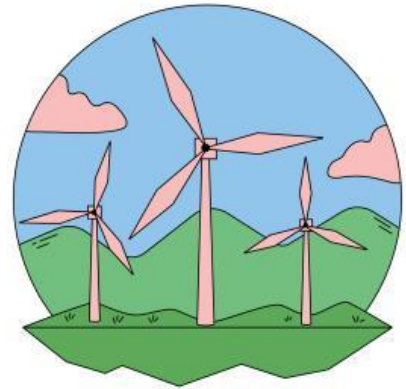

The background features a light blue sky with a bright yellow sun in the top right and two white clouds in the top left. Below the title, a stylized city skyline is depicted with white buildings. In the foreground, there are two green cooling towers with vertical lines, a tall orange chimney, a blue building with yellow windows, and a solar panel on a pole. A red car is on the left side of the foreground.

SOAL EVALUASI

ENERGI TERBARUKAN

Jelaskan sumber energi terbarukan di bawah ini!

1. Energi Surya (Matahari)

2. Energi Angin

3. Energi Geotermal

PERUBAHAN ENERGI

Pasangkan gambar dengan perubahan energi yang terjadi dengan cara menarik garis lurus.