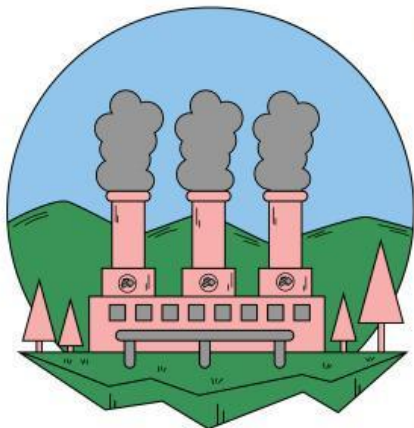

The background features a light blue sky with a bright yellow sun in the top right and two white clouds in the top left. Below the title, a stylized city skyline is depicted with white buildings. In the foreground, there are two green cooling towers with vertical lines, a tall orange chimney, a blue building with yellow windows, and a solar panel on a pole. A red car is on the left side of the foreground.

SOAL EVALUASI

ENERGI TERBARUKAN

Jelaskan sumber energi terbarukan di bawah ini!

1. Energi Surya (Matahari)

2. Energi Angin

3. Energi Geotermal

PERUBAHAN ENERGI

Pasangkan gambar dengan perubahan energi yang terjadi dengan cara menarik garis lurus.