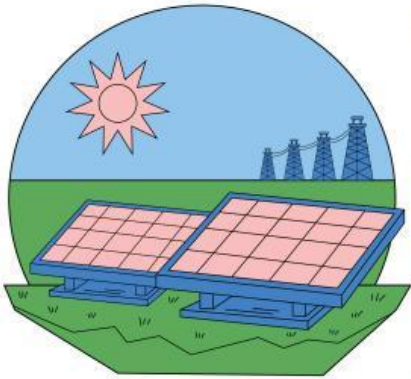

ENERGI TERBARUKAN

Jelaskan sumber energi terbarukan di bawah ini!

1. Energi Surya (Matahari)

---

2. Energi Angin