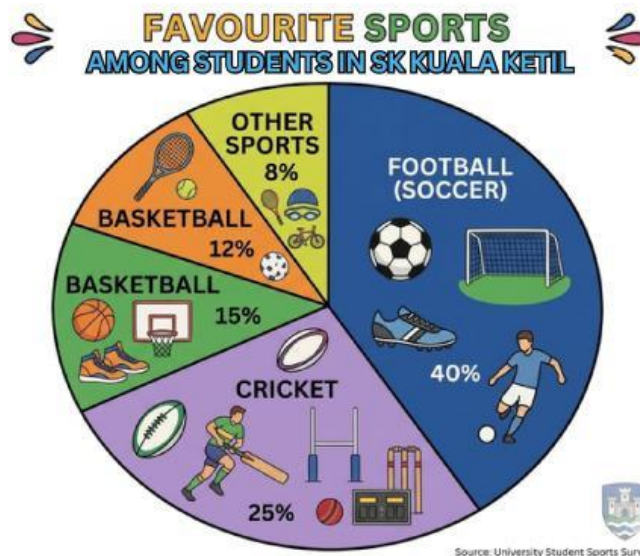

2. Kim is going to the zoo on

- a. Monday
- b. Wednesday
- c. Saturday

Choose the correct answer.

1. Most of the students are from:

- a. Asia
- b. British
- c. America

2. Which sports do students of SK Kuala Ketil like the least?

- a. football
- b. cricket
- c. swimming