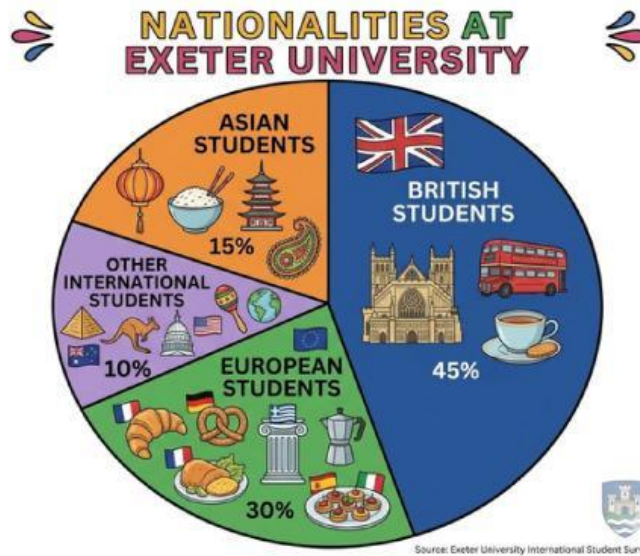

2. Kim is going to the zoo on

- a. Monday
- b. Wednesday
- c. Saturday

Choose the correct answer.

1. Most of the students are from:

- a. Asia
- b. British
- c. America

2. Which sports do students of SK Kuala Ketil like the least?