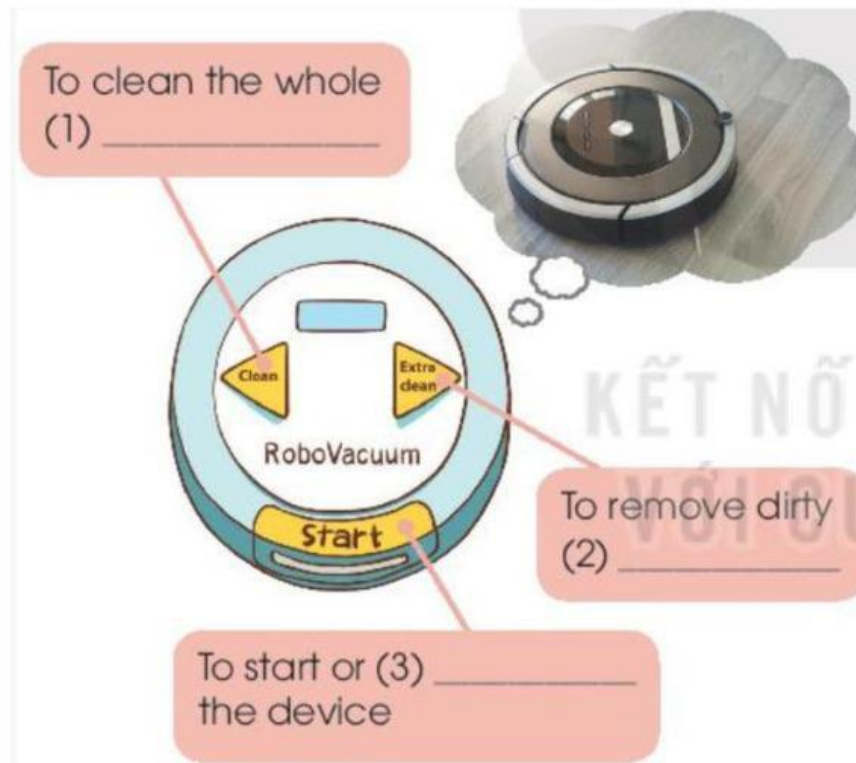

UNIT 5: INVENTIONS

Ex 1: Fill in the blank with

Ex 2:

(1) _____ is a smart vacuum cleaner, not only for regular cleaning but also equipped with special features like removing tough stains.

Basic usage instructions:

- Place the RoboVacuum on the floor.
- Press the "(2) _____" button to clean the entire room, or the "Extra clean" button for deeper cleaning.
- The "(3) _____" button is used to start or stop the device.