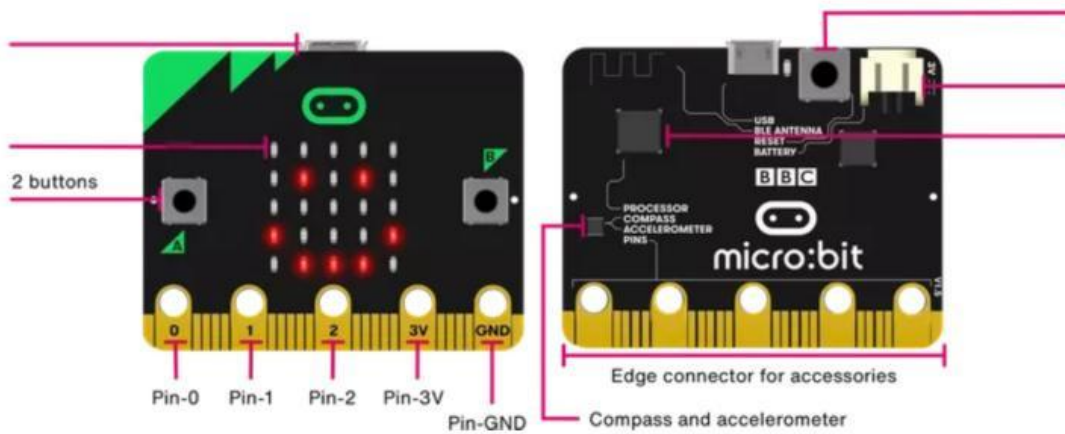

BBC micro:bit with sensors

SRISTAC STEAM Education

STEAM Starter - etute 008

USB connector 25 LED lights Reset button Processor Battery socket

Different types of Sensors

- Alcohol Sensor
- Ultrasonic Sensor
- IR optical Sensor
- LDR Sensor
- Gas Sensor
- Gyroscope Sensor
- IR proximity Sensor
- Proximity Sensor
- PIR Sensor
- Rain Sensor
- Sense Hat
- Photo Diode
- PIR Sensor