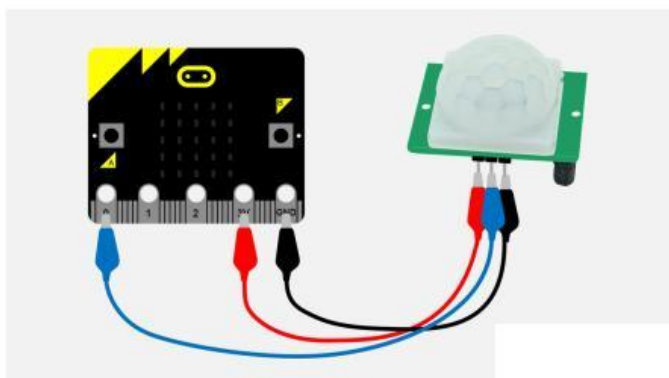

BBC micro:bit with sensors

SRISTAC STEAM Education

STEAM Starter - etute 008

USB connector 25 LED lights Reset button Processor Battery socket

Different types of Sensors

- Alcohol Sensor
- Ultrasonic Sensor
- IR optical Sensor
- LDR Sensor
- Gas Sensor
- Gyroscope Sensor
- IR proximity Sensor
- Proximity Sensor
- PIR Sensor
- Rain Sensor
- Sense Hat
- Photo Diode
- PIR Sensor