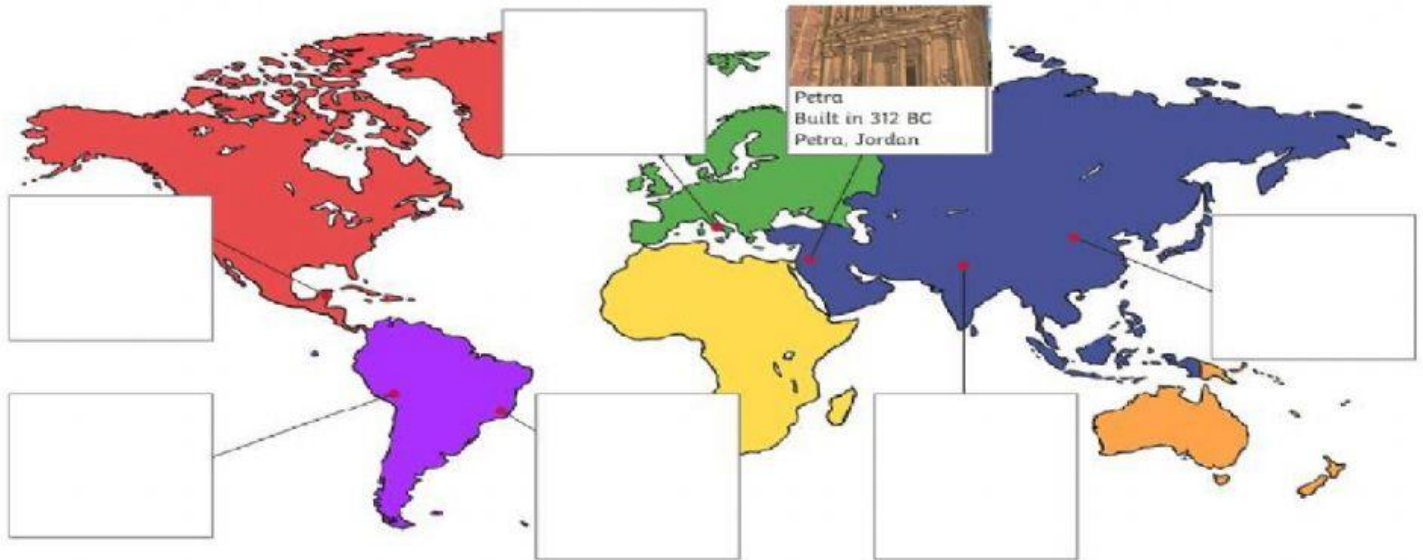

# Mapping the Seven Wonders of the Modern World

Cut out the wonders and place them on the map.

Christ the Redeemer  
Built in AD 1931  
Rio De Janeiro,  
Brazil

Great Wall of China  
Built in 700 BC  
China

Taj Mahal  
Built in AD 1643  
Agra, Uttar Pradesh,  
India

The Colosseum  
Built in AD 80  
Rome, Italy

Chichen Itza  
Built in AD 600  
Yucatán, Mexico

Machu Picchu  
Built in AD 1450  
Cusco Region, Peru