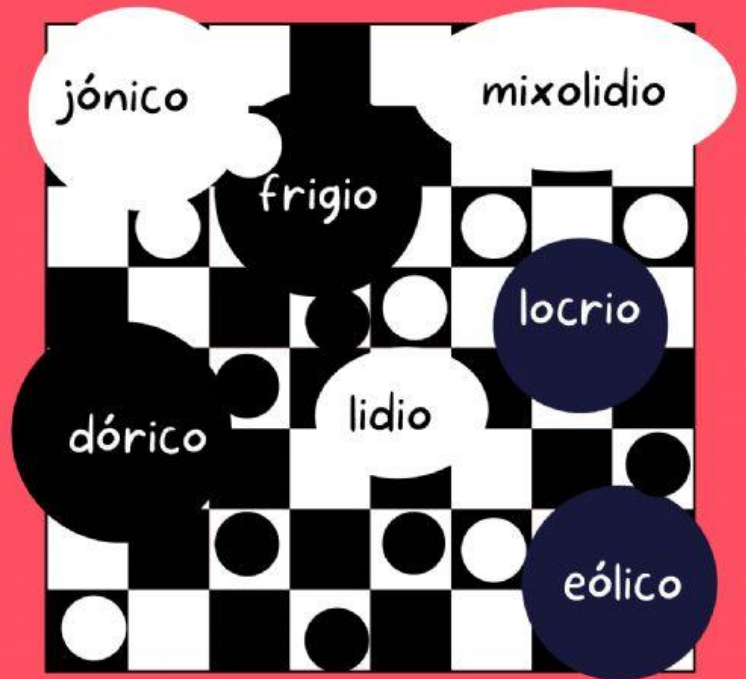

Juguemos a los modos

si natural

do bemol

mi bemol

la bemol

Pistas

¡¡¡¡Disfruta!!!!

re natural

la natural

sol bemol

Modos

A

B

E  A musical staff in treble clef showing the notes E, G, B, and D, representing the E major chord.

F  A musical staff in treble clef showing the notes F, A, C, and Bb, representing the F major chord.

G  A musical staff in treble clef showing the notes G, B, D, and F, representing the G major chord.

¡Gracias por
jugar!