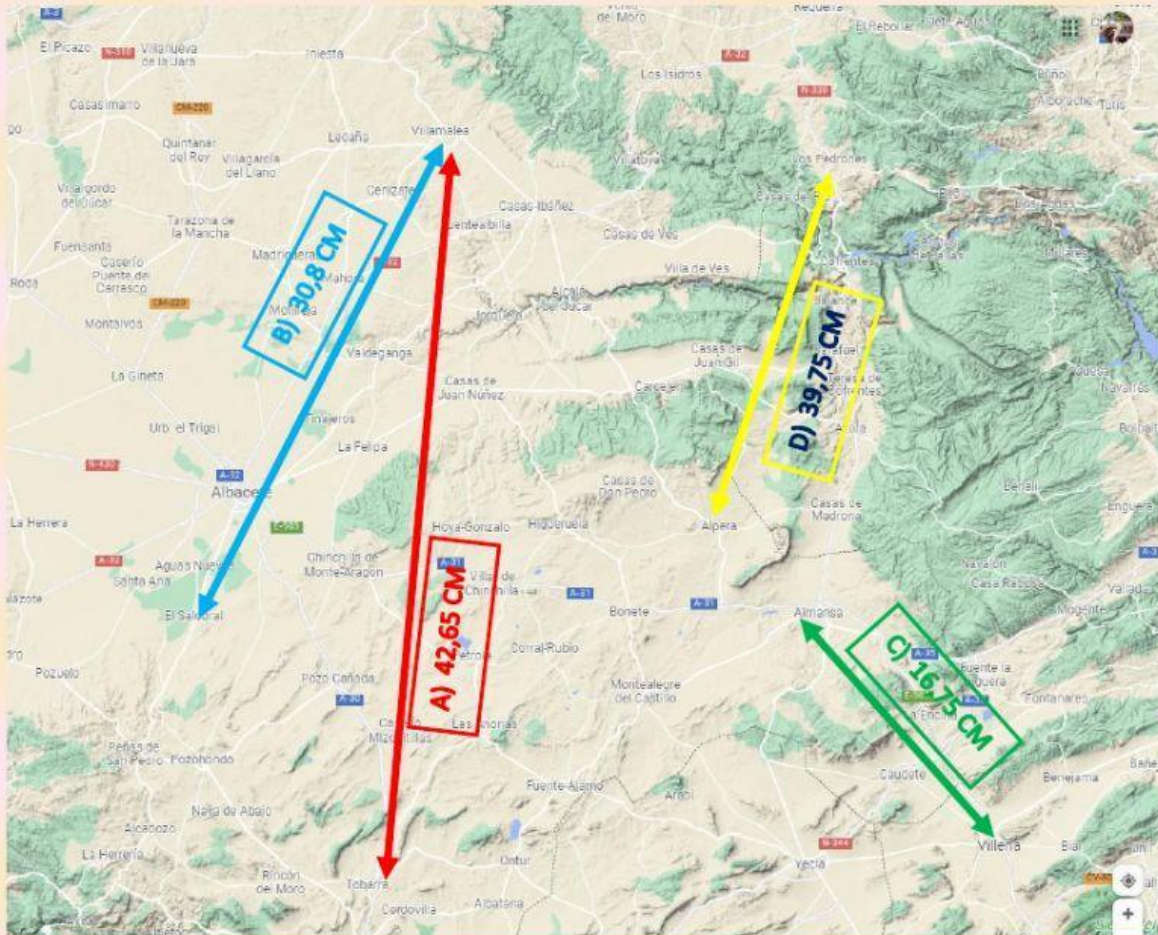

NUMBER SCALE MAP

The scale of this map is 1:200.000

a) From Tobarra to Villamalea there are km.

b) From El Salobral to Villamalea there are km.

c) From Almansa to Villena there are km.

d) From Alpera to Los Pedrones there are km.