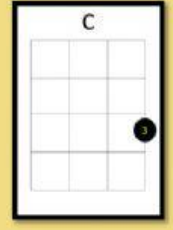

Next To Me – Emeli Sandé

Ho Hey

x4

x4

Strumming patterns

Chord Practice - C & F

Chord Practice C F Am

x2

x2

x4

x2

x2

x4

Happier— *Ed Sheeran*

Strumming pattern

A pink rounded rectangle containing the text "Strumming pattern" and a musical notation diagram. The diagram shows a quarter note followed by two eighth notes.

Best Day of my Life

x2

x2

x4

Strumming pattern

Strumming pattern

Musical notation showing a strumming pattern: a quarter note followed by an eighth note.