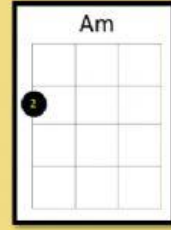

Next To Me – Emeli Sandé

Ho Hey

x4

x4

Strumming patterns

Chord Practice - C & F

Chord Practice C F Am

x2

x2

x4

x2

x2

x4

Happier— *Ed Sheeran*

Strumming pattern

A pink rounded rectangle containing the text "Strumming pattern" and a musical notation diagram. The diagram shows a quarter note followed by two eighth notes.