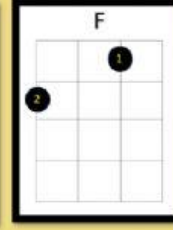

Next To Me – Emeli Sandé

Ho Hey

x4

x4

Strumming patterns

Chord Practice - C & F

Chord Practice C F Am

x2

x2

x4

x2

x2

x4

Happier— *Ed Sheeran*

Strumming pattern

A pink rounded rectangle containing the text "Strumming pattern" and a musical notation diagram. The diagram shows a quarter note followed by two eighth notes.

Best Day of my Life

x2

x2

x4

Strumming pattern

Strumming pattern

Musical notation showing a strumming pattern: a quarter note followed by an eighth note.