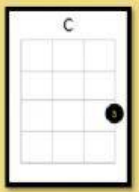

Next To Me – Emeli Sandé

Ho Hey

x4

x4

Strumming patterns

Chord Practice - C & F

Chord Practice C F Am

x2

x2

x4

x2

x2

x4

Happier— *Ed Sheeran*

Strumming pattern

A pink rounded rectangle containing the text "Strumming pattern" and a musical notation diagram. The diagram shows a quarter note followed by two eighth notes.

Best Day of my Life

x2

x2

x4

Strumming pattern

Strumming pattern

Musical notation showing a strumming pattern: a quarter note followed by an eighth note.