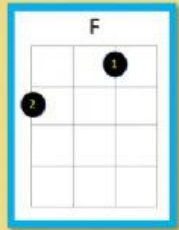

Next To Me – Emeli Sandé

Ho Hey

x4

x4

Strumming patterns

Chord Practice - C & F

Chord Practice C F Am

x2

x2

x4

x2

x2

x4

Happier— *Ed Sheeran*

Strumming pattern

A pink rounded rectangle containing the text "Strumming pattern" and a musical notation diagram. The diagram shows a quarter note followed by two eighth notes.

Best Day of my Life

x2

x2

x4

Strumming pattern

Strumming pattern

Musical notation showing a strumming pattern: a quarter note followed by an eighth note.