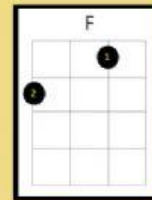

Next To Me – Emeli Sandé

Ho Hey

x4

x4

Strumming patterns

Chord Practice - C & F

Chord Practice C F Am

x2

x2

x4

x2

x2

x4

Happier— *Ed Sheeran*

Strumming pattern

A pink rounded rectangle containing the text "Strumming pattern" and a musical notation diagram. The diagram shows a quarter note followed by two eighth notes.

Best Day of my Life

x2

x2

x4

Strumming pattern

Strumming pattern

Musical notation showing a strumming pattern: a quarter note followed by an eighth note.