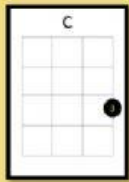

x2

x4

x2

x2

x4

Happier— *Ed Sheeran*

Strumming pattern

A pink rounded rectangle containing the text "Strumming pattern" and a musical notation diagram. The diagram shows a quarter note followed by two eighth notes.

Best Day of my Life

x2

x2

x4

Strumming pattern

Strumming pattern

Musical notation showing a strumming pattern: a quarter note followed by an eighth note.