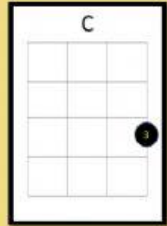

Next To Me – Emeli Sandé

Ho Hey

x4

x4

Strumming patterns

Chord Practice - C & F

Chord Practice C F Am

x2

x2

x4

x2

x2

x4

Happier— *Ed Sheeran*

Strumming pattern

A pink rounded rectangle containing the text "Strumming pattern" and a musical notation diagram. The diagram shows a quarter note followed by two eighth notes.

Best Day of my Life

x2

x2

x4

Strumming pattern

Strumming pattern

Musical notation showing a strumming pattern: a quarter note followed by an eighth note.