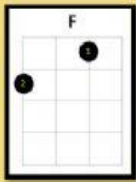

x2

x4

x2

x2

x4

Happier— *Ed Sheeran*

Strumming pattern

A pink rounded rectangle containing the text "Strumming pattern" and a musical notation diagram. The diagram shows a quarter note followed by two eighth notes.

Best Day of my Life

x2

x2

x4

Strumming pattern

Strumming pattern

Musical notation showing a strumming pattern: a quarter note followed by an eighth note.