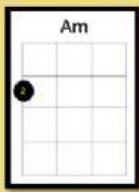

Next To Me – Emeli Sandé

Ho Hey

x4

x4

Strumming patterns

Chord Practice - C & F

Chord Practice C F Am

x2

x2

x4

x2

x2

x4

Happier— *Ed Sheeran*

Strumming pattern

A pink rounded rectangle containing the text "Strumming pattern" and a musical notation diagram. The diagram shows a quarter note followed by two eighth notes.