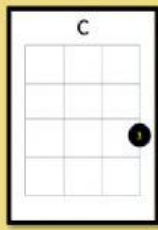

Next To Me – Emeli Sandé

Ho Hey

x4

x4

Strumming patterns

Chord Practice - C & F

Chord Practice C F Am

x2

x2

x4

x2

x2

x4

Happier— *Ed Sheeran*

Strumming pattern

A pink rounded rectangle containing the text "Strumming pattern" and a musical notation diagram. The diagram shows a quarter note followed by two eighth notes.