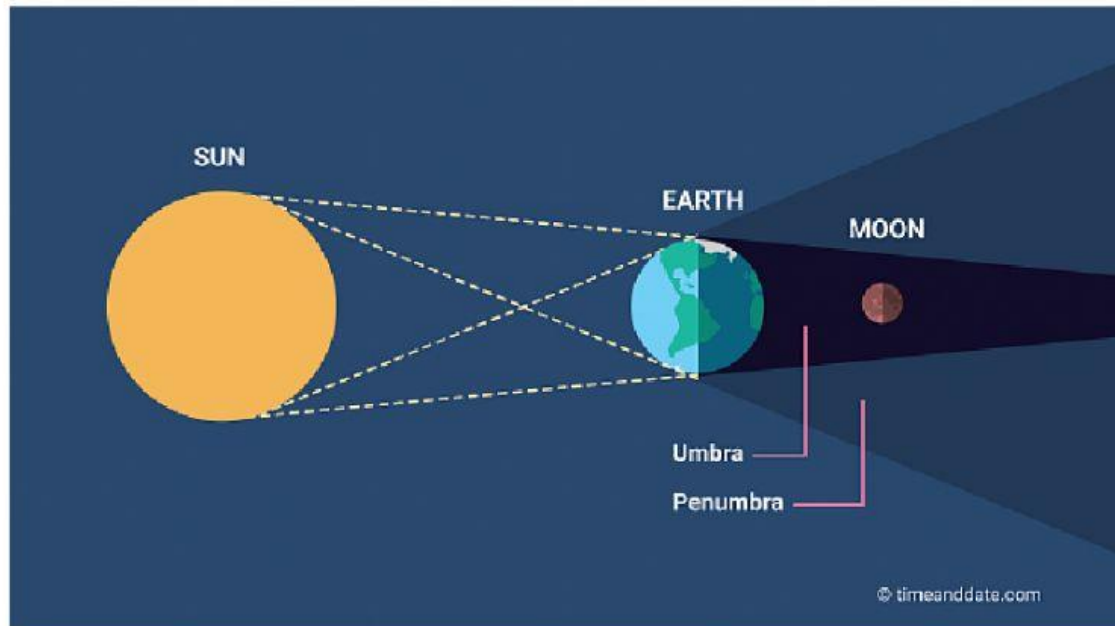

Lunar Eclipse

Answer the following:

- 1.- A lunar eclipse occurs only during which moon phase?
- 2.- The Earth's dark inner shadow is called:
- 3.- The Earth's dark outer shadow is called:
- 4.- A lunar eclipse occurs when:
- 5.- There are 3 types of lunar eclipse, name them and describe them:
 - 1.-
 - 2.-
 - 3.-