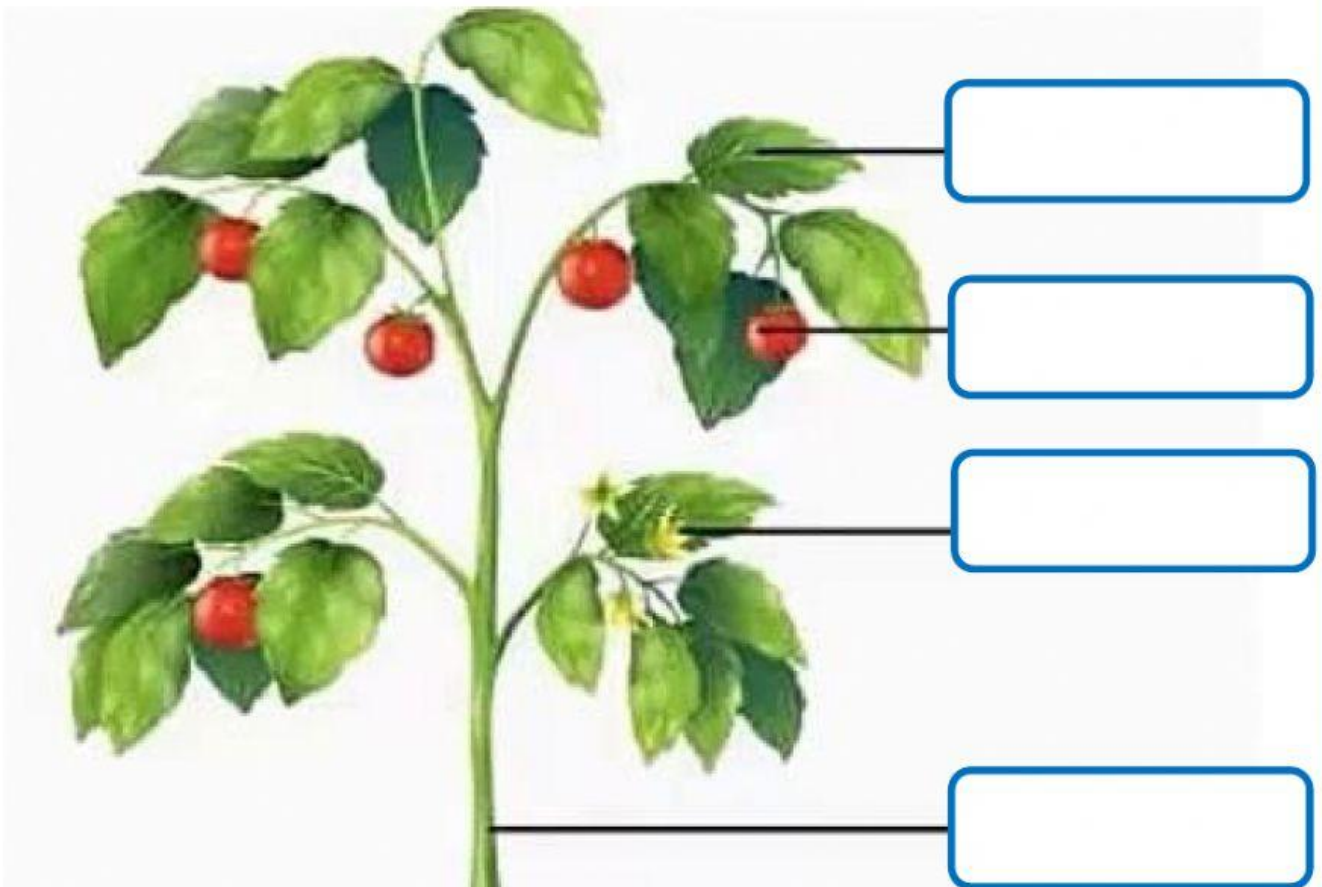

## Identify parts of the shoot system

Flower	Stem	Fruit	Leaf
--------	------	-------	------

# Identify functions of the parts of the shoot system.

Holds up the plant. Transport water, minerals and food to other plant parts.	Helps to protect the seed.
Produce the seeds from which new plant will grow. For reproduction	Makes food for the plant through photosynthesis.

leaf

flower

fruit

seed

stem