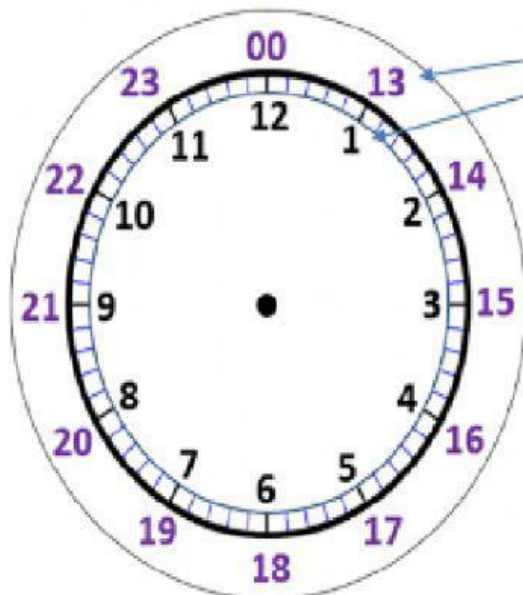

# CONVERTING 12 HOUR TO 24 HOUR

## CLOCK TIMES SHEET 1

The 24 hour clock does not have am and pm times.

To change an am time to a 24 hour time, you don't need to do anything unless it is 12am in which case the hour changes to 00. Add a zero before a single digit hour.

To change a pm time to a 24 hour time, just add 12 to the hour, unless it is 12pm. If the hour is 12pm then it does not change.

1:00pm becomes 13:00 in 24 hour time.

12 hour	24 hour
11.08 p.m.	:
12.02 p.m.	:
8:11 p.m.	:
12.50 p.m.	:
1.11 p.m.	:
11:59 p.m.	:
6:34 p.m.	: